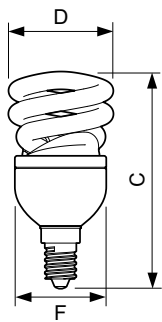

Economy Twister

Dimensional drawing

Product	D (max)	C (max)	F (max)
EconomyTwister 12W CDL E27 1PF/6	47.5 mm	94 mm	40.5 mm
EconomyTwister 12W WW E27 220-240V 1PF/6	47.5 mm	94 mm	40.5 mm

Product	D (max)	C (max)	F (max)
EconomyTwister 8W CDL E14 220-240V 1PF/6	47.5 mm	96.5 mm	40.5 mm

Approval and Application

Energy Efficiency Label (EEL) A

Controls and Dimming

Dimmable No

Operating and Electrical

Input Frequency 50 or 60 Hz

Voltage (Nom) 220-240 V

Starting Time (Nom) 0.3 s

Warm Up Time To 60% Light (Max) 40 s

Warm Up Time To 60% Light (Min) 5 s

General Information

Nominal Lifetime (Nom) 6000 h

Rated Lifetime (Hours) 6000 h

Switching Cycle 6000X

Light Technical

Llmf At End Of Nominal Lifetime (Nom) 70 %

Lumen Maintenance 2000 h (Nom) 88 %

Mechanical and Housing

Bulb Shape Spiral

Approval and Application

Order Code	Full Product Name	Energy Consumption kWh/1000 h	Mercury (Hg) Content (Max)
21699500	EconomyTwister 8W WW E27 220-240V 1PF/6	8 kWh	2.0 mg
40612100	EconomyTwister 8W CDL E27 220-240V 1PF/6	8 kWh	2.0 mg
21703900	EconomyTwister 12W WW E27 220-240V 1PF/6	12 kWh	2.0 mg
40614500	EconomyTwister 12W CDL E27 1PF/6	12 kWh	2.0 mg
21709100	EconomyTwister 15W WW E27 220-240V 1PF/6	15 kWh	2 mg
21707700	EconomyTwister 15W CDL E27 1PF/6	15 kWh	2 mg
68008600	EconomyTwister 20W WW E27 220-240V 1PF/6	20 kWh	2 mg
67939400	EconomyTwister 20W CDL E27 1PF/6	20 kWh	2 mg
40613800	EconomyTwister 8W CDL E14 220-240V 1PF/6	8 kWh	2.0 mg
21705300	EconomyTwister 12W WW E14 220-240V 1PF/6	12 kWh	2.0 mg
40615200	EconomyTwister 12W CDL E14 1PF/6	12 kWh	2.0 mg
21717600	EconomyTwister 23W WW E27 220-240V 1PF/6	23 kWh	2.5 mg
21715200	EconomyTwister 23W CDL E27 1PF/6	23 kWh	2.5 mg

Operating and Electrical