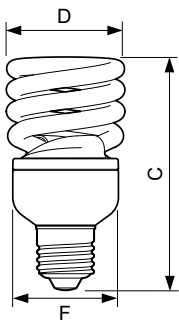

### Dimensional drawing

Product	D (max)	C (max)	F (max)
EconomyTwister 20W WW E27 220-240V 1PF/6	56.5 mm	111.5 mm	47 mm
EconomyTwister 20W CDL E27 1PF/6	56.5 mm	111.5 mm	47 mm