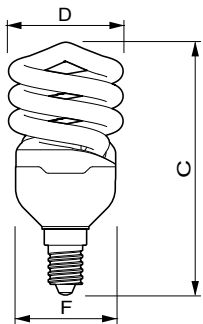

### Dimensional drawing

Product	D (max)	C (max)	F (max)
EconomyTwister 20W WW E27 220-240V 1PF/6	56.5 mm	111.5 mm	47 mm
EconomyTwister 20W CDL E27 1PF/6	56.5 mm	111.5 mm	47 mm

## Dimensional drawing

Product	D (max)	C (max)	F (max)
EconomyTwister 23W CDL E27 1PF/6	61.5 mm	118.5 mm	50.5 mm
EconomyTwister 23W WW E27 220-240V 1PF/6	61.5 mm	118.5 mm	50.5 mm

Product	D (max)	C (max)	F (max)
EconomyTwister 15W CDL E27 1PF/6	51.5 mm	107.5 mm	42.5 mm
EconomyTwister 15W WW E27 220-240V 1PF/6	51.5 mm	107.5 mm	42.5 mm