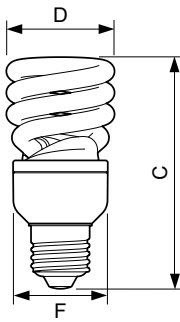

### Dimensional drawing

Product	D (max)	C (max)	F (max)
EconomyTwister 20W WW E27 220-240V 1PF/6	56.5 mm	111.5 mm	47 mm
EconomyTwister 20W CDL E27 1PF/6	56.5 mm	111.5 mm	47 mm

## Dimensional drawing

Product	D (max)	C (max)	F (max)
EconomyTwister 23W CDL E27 1PF/6	61.5 mm	118.5 mm	50.5 mm
EconomyTwister 23W WW E27 220-240V 1PF/6	61.5 mm	118.5 mm	50.5 mm

Product	D (max)	C (max)	F (max)
EconomyTwister 15W CDL E27 1PF/6	51.5 mm	107.5 mm	42.5 mm
EconomyTwister 15W WW E27 220-240V 1PF/6	51.5 mm	107.5 mm	42.5 mm