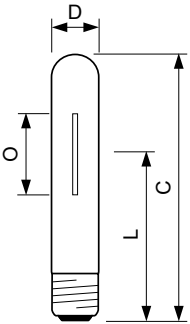

SON-T

Versions

Dimensional drawing

Product	D (max)	O	L	C (max)
SON-T 150W E E40 SL/12	47 mm	58 mm	132 mm	209 mm
SON-T 70W/220 E27 1CT/12	36 mm	42 mm	102 mm	156 mm
SON-T 250W E E40 SL/12	47 mm	66 mm	158 mm	255 mm
SON-T 400W E E40 SL/12	47 mm	82 mm	175 mm	286 mm
SON-T 100W E E40 SL/12	47 mm	44 mm	132 mm	209 mm
SON-T 1000W E40 1SL/4	66 mm	153 mm	240 mm	390 mm

Controls and Dimming

Dimmable	Yes

General Information

Operating Position	UNIVERSAL
System Description	External Ignitor (E)

Light Technical

Color Code	220
Correlated Color Temperature (Nom)	2000 K
Color Rendering Index (Max)	25
Color Rendering Index (Nom)	-

Mechanical and Housing

Bulb Finish	Clear

Approval and Application

Order Code	Full Product Name	Energy Consumption kWh/1000 h	Energy Efficiency Label (EEL)	Mercury (Hg) Content (Nom)
19267715	SON-T 70W/220 E27 1CT/12	77 kWh	A+	16 mg
18412245	SON-T 1000W E40 1SL/4	1056 kWh	A++	23 mg
21264500	SON-T 100W E E40 SL/12	110 kWh	A+	20.4 mg
21270600	SON-T 150W E E40 SL/12	162 kWh	A+	20.4 mg
21288100	SON-T 250W E E40 SL/12	275 kWh	A+	20.4 mg
21292800	SON-T 400W E E40 1SL/12	431 kWh	A+	24.5 mg

Operating and Electrical (1/2)