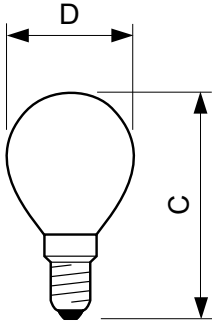

Standard Lustre P45 clear

Dimensional drawing

Product	D	C (max)
Standard 60W E14 230V P45 CL 1CT/10X10F	45 mm	78 mm
Standard 40W E14 230V P45 CL 1CT/10X10F	45 mm	78 mm

Product	D	C (max)
Standard 60W E27 230V P45 CL 1CT/10X10F	45 mm	73 mm
Standard 40W E27 230V P45 CL 1CT/10X10F	45 mm	73 mm