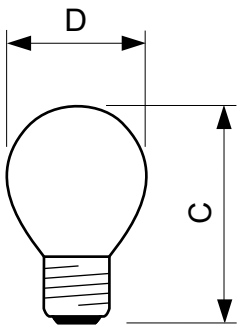

Standard Lustre P45 clear

Dimensional drawing

Product	D	C (max)
Standard 60W E14 230V P45 CL 1CT/10X10F	45 mm	78 mm
Standard 40W E14 230V P45 CL 1CT/10X10F	45 mm	78 mm

Product	D	C (max)
Standard 60W E27 230V P45 CL 1CT/10X10F	45 mm	73 mm
Standard 40W E27 230V P45 CL 1CT/10X10F	45 mm	73 mm