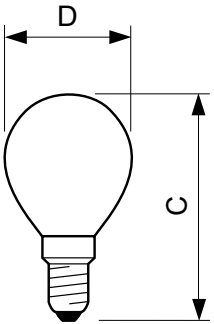

Standard Lustre P45 frosted

Versions

E27, P45, Frosted

E14, P45, Frosted

Dimensional drawing

Product	D	C (max)
Standard 40W E14 230V P45 FR 1CT/10X10F	45 mm	78 mm
Standard 60W E14 230V P45 FR 1CT/10X10F	45 mm	78 mm