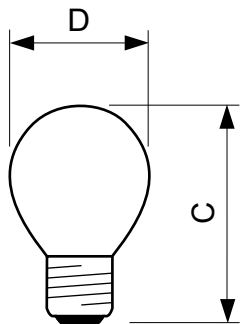

Standard Lustre P45 frosted

Versions

E27, P45, Frosted

E14, P45, Frosted

Dimensional drawing

Product	D	C (max)
Standard 40W E14 230V P45 FR 1CT/10X10F	45 mm	78 mm
Standard 60W E14 230V P45 FR 1CT/10X10F	45 mm	78 mm