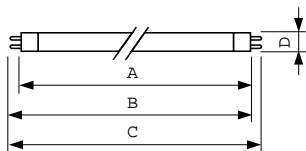

MASTER TL5 High Output

Versions

G5, T5

Dimensional drawing

Product	D (max)	A (max)	B (max)	B (min)	C (max)
MASTER TL5 HO 54W/830 SLV/40	17 mm	1149.0 mm	1156.1 mm	1153.7 mm	1163.2 mm
MASTER TL5 HO 49W/865 SLV/40	17 mm	1449.0 mm	1456.1 mm	1453.7 mm	1463.2 mm
MASTER TL5 HO 49W/840 SLV/40	17 mm	1449.0 mm	1456.1 mm	1453.7 mm	1463.2 mm
MASTER TL5 HO 49W/840 UNP/40	17 mm	1449.0 mm	1456.1 mm	1453.7 mm	1463.2 mm
MASTER TL5 HO 80W/830 SLV/40	17 mm	1449.0 mm	1456.1 mm	1453.7 mm	1463.2 mm
MASTER TL5 HO 39W/830 SLV/40	17 mm	849.0 mm	856.1 mm	853.7 mm	863.2 mm
MASTER TL5 HO 54W/840 SLV/40	17 mm	1149.0 mm	1156.1 mm	1153.7 mm	1163.2 mm
MASTER TL5 HO 49W/830 UNP/40	17 mm	1449.0 mm	1456.1 mm	1453.7 mm	1463.2 mm
MASTER TL5 HO 49W/830 SLV/40	17 mm	1449.0 mm	1456.1 mm	1453.7 mm	1463.2 mm
MASTER TL5 HO 24W/840 SLV/40	17 mm	549.0 mm	556.1 mm	553.7 mm	563.2 mm
MASTER TL5 HO 54W/865 SLV/40	17 mm	1149.0 mm	1156.1 mm	1153.7 mm	1163.2 mm
MASTER TL5 HO 39W/865 SLV/40	17 mm	849.0 mm	856.1 mm	853.7 mm	863.2 mm
MASTER TL5 HO 80W/840 SLV/40	17 mm	1449.0 mm	1456.1 mm	1453.7 mm	1463.2 mm
MASTER TL5 HO 39W/840 SLV/40	17 mm	849.0 mm	856.1 mm	853.7 mm	863.2 mm
MASTER TL5 HO 80W/865 SLV/40	17 mm	1449.0 mm	1456.1 mm	1453.7 mm	1463.2 mm
MASTER TL5 HO 24W/865 SLV/40	17 mm	549.0 mm	556.1 mm	553.7 mm	563.2 mm
MASTER TL5 HO 24W/830 SLV/40	17 mm	549.0 mm	556.1 mm	553.7 mm	563.2 mm