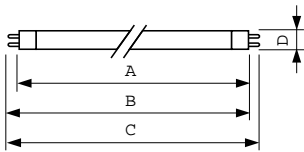

MASTER TL5 High Output Secura

Versions

G5, T5

Dimensional drawing

Product	D (max)	A (max)	B (max)	B (min)	C (max)
MASTER TL5 HO Secura 54W/840 UNP/40	17 mm	1149.0 mm	1156.1 mm	1153.7 mm	1163.2 mm
MASTER TL5 HO Secura 80W/840 UNP/40	17 mm	1449.0 mm	1456.1 mm	1453.7 mm	1463.2 mm
MASTER TL5 HO Secura 49W/840 UNP/40	17 mm	1449.0 mm	1456.1 mm	1453.7 mm	1463.2 mm