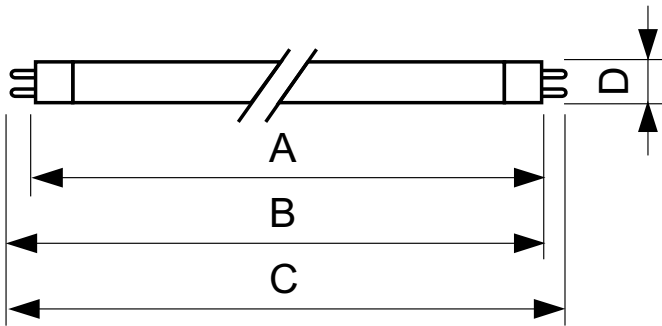

TL Mini Blacklight Blue

Versions

TL Mini Blacklight Blue T5 G5

Dimensional drawing

Product	D (max)	A (max)	B (max)	B (min)	C (max)
TL 6W BLB 1FM/10X25CC	16 mm	212.1 mm	219.2 mm	216.8 mm	226.3 mm
TL 4W BLB 1FM/10X25CC	16 mm	135.9 mm	143.0 mm	140.6 mm	150.1 mm
TL 8W BLB 1FM/10X25CC	16 mm	288.3 mm	295.4 mm	293.0 mm	302.5 mm