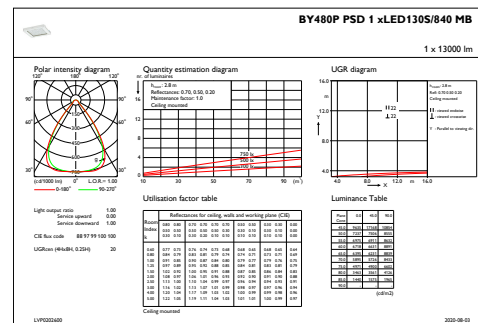

IFGU1_BY480PPSD1xLED130S840MB