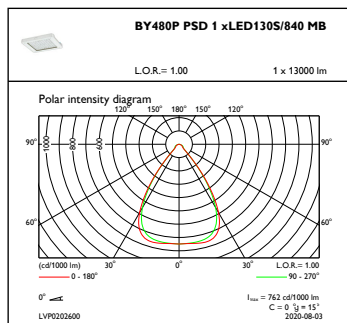

Photometric data

OFPC1_BY480PPSD1xLED130S840MB