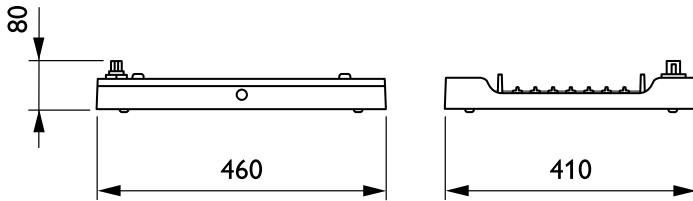

GentleSpace Gen3

Dimensional drawing

GentleSpace gen3 BY480P-BY483P