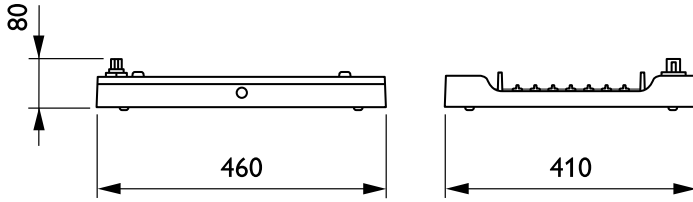

GentleSpace Gen3

Dimensional drawing

GentleSpace gen3 BY480P-BY483P