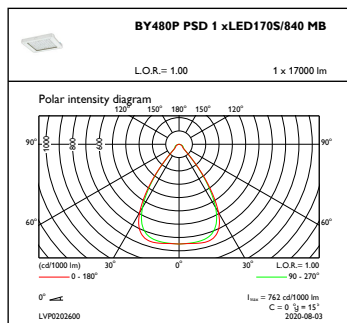

Photometric data

OFPC1_BY480PPSD1xLED170S840MB