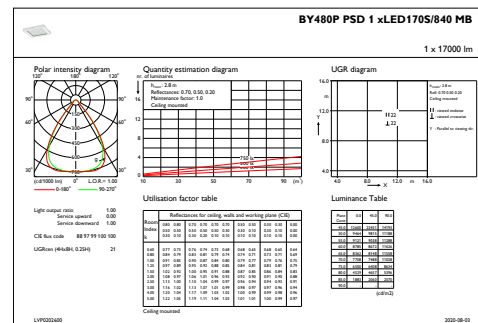

IFGU1_BY480PPSD1xLED170S840MB