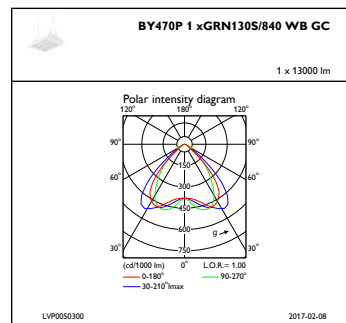

Product data

General Information		Embedded control	No [-]
Number of light sources	8 [8 pcs]	Control interface	DALI
Lamp family code	GRN130S [LED GreenLine system flux 13000 lm]	Connection	CE [External connector]
Beam angle of light source	114 °	Cable	Cord with plug Wieland/Adels compatible 5-pole
Light source color	840 neutral white	Protection class IEC	Safety class I (I)
Cap-Base	- [-]	Mounting	SMT [Suspension set twin, triangle]
Light source replaceable	Yes	Coating	-
Number of gear units	1 unit	Glow-wire test	850/5 [Temperature 850 °C, duration 5 s]
Gear	EB [Electronic]	Flammability mark	D [For mounting on easily flammable surfaces]
Driver/power unit/transformer	PSD [Power supply unit with DALI interface]	CE mark	CE mark
Driver included	Yes	ENEC mark	ENEC mark
Optic type	WB [Wide beam]	Ball impact resistance mark	-
Optical cover/lens type	GC [Clear glass]	Design Award Winner mark	Design Award Winner 2014
Luminaire light beam spread	42° x 44°		

Mechanical and Housing

Housing Material	Aluminum
Reflector material	-
Optic material	Acrylate
Optical cover/lens material	Glass
Gear tray material	Steel
Fixation material	Stainless steel
Optical cover/lens finish	Clear
Overall length	450 mm
Overall width	350 mm
Overall height	130 mm
Color	Silver
Dimensions (Height x Width x Depth)	130 x 350 x 450 mm (5.1 x 13.8 x 17.7 in)

Application Conditions

Ambient temperature range	-30 to +45 °C
Performance ambient temperature Tq	25 °C
Maximum dim level	10%
Suitable for random switching	No

Product Data

Full product code	871869632180500
Order product name	BY470P GRN130S/840 PSD WB GC SI
EAN/UPC - Product	8718696321805
Order code	32180500
Numerator - Quantity Per Pack	1
Numerator - Packs per outer box	1
Material Nr. (12NC)	910930205939
Net Weight (Piece)	9.300 kg

GentleSpace gen2

Dimensional drawing

GentleSpace gen2 BY470P-BY473P

Photometric data

IFGU1_BY470P1xGRN130S840WBGC

IFPC1_BY470P1xGRN130S840WBGC