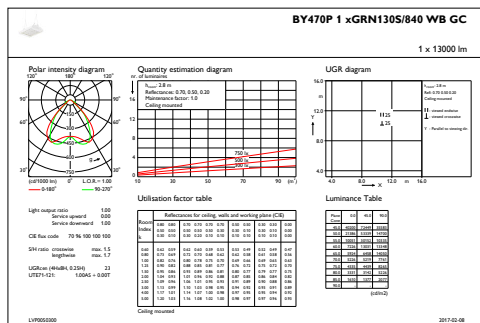

Mechanical and Housing

Housing Material	Aluminum
Reflector material	-
Optic material	Acrylate
Optical cover/lens material	Glass
Gear tray material	Steel
Fixation material	Stainless steel
Optical cover/lens finish	Clear
Overall length	450 mm
Overall width	350 mm
Overall height	130 mm
Color	Silver
Dimensions (Height x Width x Depth)	130 x 350 x 450 mm (5.1 x 13.8 x 17.7 in)

Application Conditions

Ambient temperature range	-30 to +45 °C
Performance ambient temperature Tq	25 °C
Maximum dim level	10%
Suitable for random switching	No

Product Data

Full product code	871869632180500
Order product name	BY470P GRN130S/840 PSD WB GC SI
EAN/UPC - Product	8718696321805
Order code	32180500
Numerator - Quantity Per Pack	1
Numerator - Packs per outer box	1
Material Nr. (12NC)	910930205939
Net Weight (Piece)	9.300 kg

GentleSpace gen2

Dimensional drawing

GentleSpace gen2 BY470P-BY473P

Photometric data

IFGU1_BY470P1xGRN130S840WBGC

IFPC1_BY470P1xGRN130S840WBGC