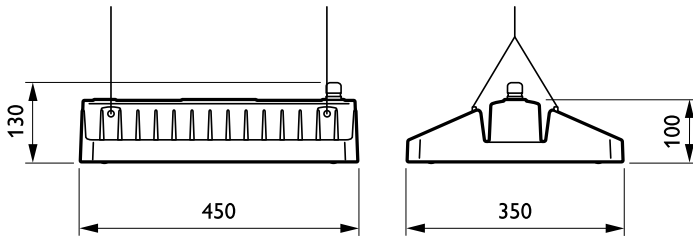

Mechanical and Housing

Housing Material	Aluminum
Reflector material	-
Optic material	Acrylate
Optical cover/lens material	Glass
Gear tray material	Steel
Fixation material	Stainless steel
Optical cover/lens finish	Clear
Overall length	450 mm
Overall width	350 mm
Overall height	130 mm
Color	Silver
Dimensions (Height x Width x Depth)	130 x 350 x 450 mm (5.1 x 13.8 x 17.7 in)

Application Conditions

Ambient temperature range	-30 to +45 °C
Performance ambient temperature Tq	25 °C
Maximum dim level	10%
Suitable for random switching	No

Product Data

Full product code	871869632180500
Order product name	BY470P GRN130S/840 PSD WB GC SI
EAN/UPC - Product	8718696321805
Order code	32180500
Numerator - Quantity Per Pack	1
Numerator - Packs per outer box	1
Material Nr. (12NC)	910930205939
Net Weight (Piece)	9.300 kg

GentleSpace gen2

Dimensional drawing

GentleSpace gen2 BY470P-BY473P

Photometric data

IFGU1_BY470P1xGRN130S840WBGC

IFPC1_BY470P1xGRN130S840WBGC