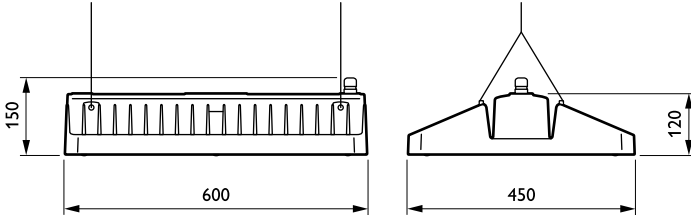

Mechanical and Housing

Housing Material	Aluminum
Reflector material	-
Optic material	Acrylate
Optical cover/lens material	Glass
Gear tray material	Steel
Fixation material	Stainless steel
Optical cover/lens finish	Clear
Overall length	600 mm
Overall width	450 mm
Overall height	150 mm
Color	White
Dimensions (Height x Width x Depth)	150 x 450 x 600 mm (5.9 x 17.7 x 23.6 in)

Application Conditions

Ambient temperature range	-30 to +45 °C
Performance ambient temperature Tq	25 °C
Maximum dim level	10%
Suitable for random switching	No

Product Data

Full product code	871869632235200
Order product name	BY471P GRN170S/840 PSD MB GC WH
EAN/UPC - Product	8718696322352
Order code	32235200
Numerator - Quantity Per Pack	1
Numerator - Packs per outer box	1
Material Nr. (12NC)	910930205994
Net Weight (Piece)	15.200 kg

GentleSpace gen2

Dimensional drawing

GentleSpace gen2 BY470P-BY473P

Photometric data

IFGU1_BY471P1xGRN170S840MBGC

IFPC1_BY471P1xGRN170S840MBGC