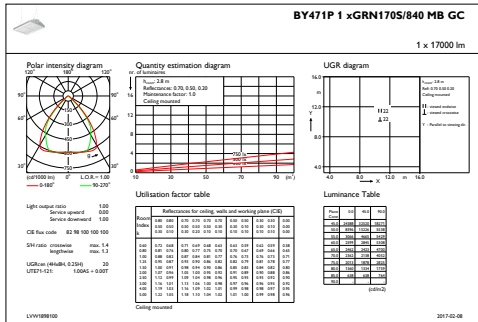

Mechanical and Housing

Housing Material	Aluminum
Reflector material	-
Optic material	Acrylate
Optical cover/lens material	Glass
Gear tray material	Steel
Fixation material	Stainless steel
Optical cover/lens finish	Clear
Overall length	600 mm
Overall width	450 mm
Overall height	150 mm
Color	White
Dimensions (Height x Width x Depth)	150 x 450 x 600 mm (5.9 x 17.7 x 23.6 in)

Application Conditions

Ambient temperature range	-30 to +45 °C
Performance ambient temperature Tq	25 °C
Maximum dim level	10%
Suitable for random switching	No

Product Data

Full product code	871869632235200
Order product name	BY471P GRN170S/840 PSD MB GC WH
EAN/UPC - Product	8718696322352
Order code	32235200
Numerator - Quantity Per Pack	1
Numerator - Packs per outer box	1
Material Nr. (12NC)	910930205994
Net Weight (Piece)	15.200 kg

GentleSpace gen2

Dimensional drawing

GentleSpace gen2 BY470P-BY473P

Photometric data

IFGU1_BY471P1xGRN170S840MBGC

IFPC1_BY471P1xGRN170S840MBGC