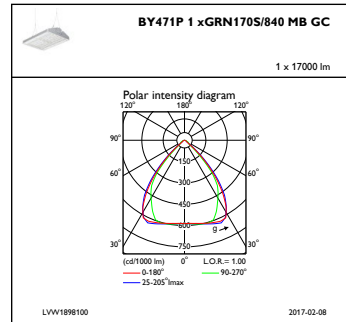

Product data

General Information			
Number of light sources	12 [12 pcs]	Embedded control	No [-]
Lamp family code	GRN170S [LED GreenLine system flux 17000 lm]	Control interface	DALI
Beam angle of light source	114 °	Connection	CE [External connector]
Light source color	840 neutral white	Cable	Cord with plug Wieland/Adels compatible 5-pole
Cap-Base	- [-]	Protection class IEC	Safety class I (I)
Light source replaceable	Yes	Mounting	SMT [Suspension set twin, triangle]
Number of gear units	1 unit	Coating	-
Gear	EB [Electronic]	Glow-wire test	850/5 [Temperature 850 °C, duration 5 s]
Driver/power unit/transformer	PSD [Power supply unit with DALI interface]	Flammability mark	D [For mounting on easily flammable surfaces]
Driver included	Yes	CE mark	CE mark
Optic type	MB [Medium beam]	ENEC mark	ENEC mark
Optical cover/lens type	GC [Clear glass]	Ball impact resistance mark	-
Luminaire light beam spread	40° x 40°	Design Award Winner mark	Design Award Winner 2014

Mechanical and Housing

Housing Material	Aluminum
Reflector material	-
Optic material	Acrylate
Optical cover/lens material	Glass
Gear tray material	Steel
Fixation material	Stainless steel
Optical cover/lens finish	Clear
Overall length	600 mm
Overall width	450 mm
Overall height	150 mm
Color	White
Dimensions (Height x Width x Depth)	150 x 450 x 600 mm (5.9 x 17.7 x 23.6 in)

Approval and Application

Ingress protection code	IP65 [Dust penetration-protected, jet-proof]
Mech. impact protection code	IK07 [2 J reinforced]

Initial Performance (IEC Compliant)

Initial luminous flux (system flux)	17000 lm
Luminous flux tolerance	+/-7%
Initial LED luminaire efficacy	155 lm/W
Init. Corr. Color Temperature	4000 K
Init. Color Rendering Index	≥80
Initial chromaticity	(0.38, 0.38) SDCM <3
Initial input power	110 W
Power consumption tolerance	+/-11%

GentleSpace gen2

Dimensional drawing

GentleSpace gen2 BY470P-BY473P

Photometric data

IFGU1_BY471P1xGRN170S840MBGC

IFPC1_BY471P1xGRN170S840MBGC