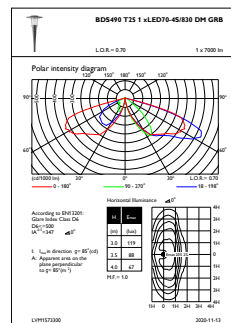

Controls and dimming

Dimmable	No
----------	----

Mechanical and housing

Housing Material	Aluminum
Reflector material	-
Optic material	Polycarbonate
Optical cover/lens material	Polycarbonate
Fixation material	Aluminum
Mounting device	60 [Spigot for diameter 60 mm]
Optical cover/lens shape	Hemispherical
Optical cover/lens finish	Clear
Overall height	530 mm
Overall diameter	555 mm
Effective projected area	0.1124 m ²
Color	Gray
Dimensions (Height x Width x Depth)	530 x NaN x NaN mm (20.9 x NaN x NaN in)

Initial performance (IEC compliant)

Initial luminous flux (system flux)	5460 lm
Luminous flux tolerance	+/-10%
Initial LED luminaire efficacy	101 lm/W
Init. Corr. Color Temperature	3000 K
Init. Color Rendering Index	80
Initial chromaticity	(0.4339, 0.4032) SDCM <5
Initial input power	54 W
Power consumption tolerance	+/-10%
Init. Color Rendering Index Tolerance	+/-2

Product data

Full product code	871951420197200
Order product name	BDS490 LED70-/830 II DM GRB GR 60
EAN/UPC - Product	8719514201972
Order code	20197200
Numerator - Quantity Per Pack	1
Numerator - Packs per outer box	1
Material Nr. (12NC)	912300024689
Net Weight (Piece)	12.000 kg

Dimensional drawing

BDS490 LED70-/830 II DM GRB GR 60

Photometric data

OFPC1_BDS490T251xLED70-4S830DMGRB

OFPL1_BDS490T251xLED70-4S830DMGRB