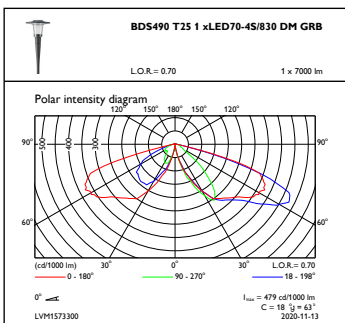

Controls and dimming

Dimmable	No
----------	----

Mechanical and housing

Housing Material	Aluminum
Reflector material	-
Optic material	Polycarbonate
Optical cover/lens material	Polycarbonate
Fixation material	Aluminum
Mounting device	60 [Spigot for diameter 60 mm]
Optical cover/lens shape	Hemispherical
Optical cover/lens finish	Clear
Overall height	530 mm
Overall diameter	555 mm
Effective projected area	0.1124 m ²
Color	Gray
Dimensions (Height x Width x Depth)	530 x NaN x NaN mm (20.9 x NaN x NaN in)

Initial performance (IEC compliant)

Initial luminous flux (system flux)	5460 lm
Luminous flux tolerance	+/-10%
Initial LED luminaire efficacy	101 lm/W
Init. Corr. Color Temperature	3000 K
Init. Color Rendering Index	80
Initial chromaticity	(0.4339, 0.4032) SDCM <5
Initial input power	54 W
Power consumption tolerance	+/-10%
Init. Color Rendering Index Tolerance	+/-2

Product data

Full product code	871951420197200
Order product name	BDS490 LED70-/830 II DM GRB GR 60
EAN/UPC - Product	8719514201972
Order code	20197200
Numerator - Quantity Per Pack	1
Numerator - Packs per outer box	1
Material Nr. (12NC)	912300024689
Net Weight (Piece)	12.000 kg

Dimensional drawing

BDS490 LED70-/830 II DM GRB GR 60

Photometric data

OFPC1_BDS490T251xLED70-4S830DMGRB

OFPL1_BDS490T251xLED70-4S830DMGRB