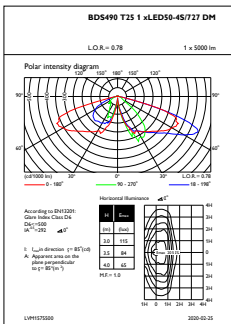

### Product Data

Full product code	871951420328000
Order product name	BDS490 LED50/727 PSD-SR II DM GR SRT 60
EAN/UPC - Product	8719514203280
Order code	20328000
Numerator - Quantity Per Pack	1
Numerator - Packs per outer box	1
Material Nr. (12NC)	912300024720
Net Weight (Piece)	12.000 kg

Dimensional drawing

CityCharm BDS490/491

Photometric data

OFPL1\_BDS490T251xLED50-4S727DM

OFPC1\_BDS490T251xLED50-4S727DM