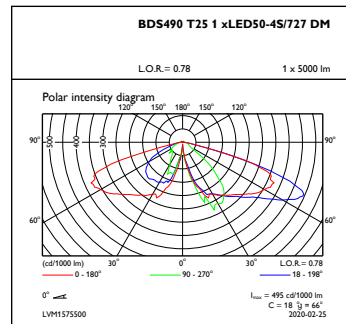

### Initial Performance (IEC Compliant)

Initial luminous flux (system flux)	3900 lm
Luminous flux tolerance	+/-10%
Initial LED luminaire efficacy	104 lm/W
Init. Corr. Color Temperature	2700 K
Init. Color Rendering Index	70
Initial chromaticity	(0.4577, 0.4098) SDCM <5
Initial input power	37.5 W
Power consumption tolerance	+/-10%

### Product Data

Full product code	871951420328000
Order product name	BDS490 LED50/727 PSD-SR II DM GR SRT 60
EAN/UPC - Product	8719514203280
Order code	20328000
Numerator - Quantity Per Pack	1
Numerator - Packs per outer box	1
Material Nr. (12NC)	912300024720
Net Weight (Piece)	12.000 kg

Dimensional drawing

CityCharm BDS490/491

Photometric data

OFPL1\_BDS490T251xLED50-4S727DM

OFPC1\_BDS490T251xLED50-4S727DM