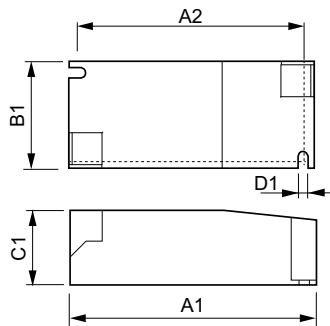

PrimaVision Mini for CDM

Mechanical and Housing	
Housing	/S
Approval and Application	
Active Temperature Protection	Yes
EMI 9 kHz ... 300 MHz	CISPR 15 ed 7.2
Vibration Standard	IEC68-2-6 F c
Bumps Standard	IEC 68-2-29 Eb
Approval Marks	F-Marking CE marking ENEC certificate VDE certificate
Hum And Noise Level	Inaudible

Product Data	
Full product code	871829111573100
Order product name	HID-PV m 50 /S CDM HPF 220-240V 50/60Hz
EAN/UPC - Product	8718291115731
Order code	11573100
Numerator - Quantity Per Pack	1
Numerator - Packs per outer box	12
Material Nr. (12NC)	913700665966
Net Weight (Piece)	0.150 kg

Dimensional drawing

HID-PV m 50 /S CDM HPF 220-240V 50/60Hz

Product	D1	C1	A1	A2	B1
HID-PV m 50 /S CDM HPF 220-240V 50/60Hz	4.2 mm	30.2 mm	97.3 mm	88.3 mm	43.3 mm