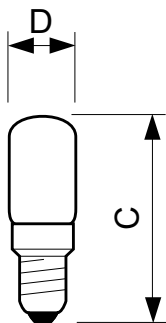

## DECO 10W E14 240-250V T17 CL 1CT/10X10F

Tubular lamps with single- and coiled-coil filaments and clear, inside frosted or internally coated white bulbs with B- or E-base

### Product data

General Information	
Cap-Base	E14 [ E14]
Operating Position	UNIVERSAL [ Any or Universal (U)]
Nominal Lifetime (Nom)	1000 h
Switching Cycle	4000X
Light Technical	
Luminous Flux (Nom)	37 lm
Luminous Flux (Rated) (Nom)	37 lm
Colour Temperature, horizontal (Nom)	2700 K
Colour Rendering Index horiz (Nom)	100
Operating and Electrical	
Power (Rated) (Nom)	10.0 W
Starting Time (Nom)	0.0 s
Warm Up Time to 60% Light (Nom)	instant full light
Power Factor (Nom)	1
Voltage (Nom)	240-250 V
Controls and Dimming	
Dimmable	Yes

Mechanical and Housing	
Bulb Finish	Clear
Approval and Application	
Energy Efficiency Label	E
Energy Consumption kWh/1000 h	10 kWh
Product Data	
Full product code	871150003821050
Order product name	Deco 10W E14 240-250V T17 CL 1CT/10X10F
EAN/UPC - Product	8711500038210
Order code	03821050
Numerator - Quantity Per Pack	1
Numerator - Packs per outer box	100
Material Nr. (12NC)	924151445740
Net Weight (Piece)	8.000 g
ILCOS Code	IBT/C-10-240/250-E14-17

### Dimensional drawing

Product	D (max)	C (max)
Deco 10W E14 240-250V T17 CL 1CT/10X10F	17 mm	54 mm

TUB 10W E14 240-250V T17 CL