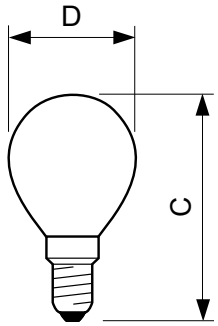

### Product data

General information	
Cap-Base	E14 [ E14]
Operating Position	UNIVERSAL [ Any or Universal (U)]
Nominal Lifetime (Nom)	1000 h
Rated Lifetime (Hours)	1000 h
Light technical	
Luminous Flux (Nom)	650 lm
Colour Rendering Index horiz (Nom)	100
Operating and electrical	
Power (Rated) (Nom)	60 W
Voltage (Nom)	230 V
Controls and dimming	
Dimmable	Yes
Mechanical and housing	
Bulb Finish	Frosted

Cap-Base Information	na [ -]
Filament Shape	-
Bulb Shape	P45 [ P 45mm]
Approval and application	
Energy Consumption kWh/1000 h	60 kWh

Product data	
Full product code	871150006757950
Order product name	Standard 60W E14 230V P45 FR 1CT/10X10F
EAN/UPC - Product	8711500067579
Order code	06757950
Numerator - Quantity Per Pack	1
Numerator - Packs per outer box	100
Material Nr. (12NC)	926000003857
Net Weight (Piece)	0.015 kg
ILCOS Code	IBP/F-60-230-E14-45

### Dimensional drawing

Standard 60W E14 230V P45 FR 1CT/10X10F

Product	D	C (max)
Standard 60W E14 230V P45 FR 1CT/10X10F	45 mm	78 mm