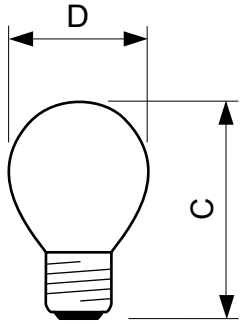

### Product data

General information	
Cap-Base	E27 [ E27]
Operating Position	S90 [ Standing +/-90D or Base Down (BDH)]
Nominal Lifetime (Nom)	1000 h
Rated Lifetime (Hours)	1000 h

Light technical	
Luminous Flux (Nom)	640 lm
Colour Rendering Index horiz (Nom)	100

Operating and electrical	
Power (Rated) (Nom)	60 W
Voltage (Nom)	230 V

Controls and dimming	
Dimmable	Yes

Mechanical and housing	
Bulb Finish	Clear

Cap-Base Information	na [-]
Filament Shape	-
Bulb Shape	P45 [ P 45mm]

Product data	
Full product code	871150006702950
Order product name	Standard 60W E27 230V P45 CL 1CT/10X10F
EAN/UPC - Product	8711500067029
Order code	06702950
Numerator - Quantity Per Pack	1
Numerator - Packs per outer box	100
Material Nr. (12NC)	926000005857
Net Weight (Piece)	14.550 g
ILCOS Code	IBP/C-60-230-E27-45

### Dimensional drawing

Product	D	C (max)
Standard 60W E27 230V P45 CL 1CT/10X10F	45 mm	73 mm

Standard 60W E27 230V P45 CL 1CT/10X10F