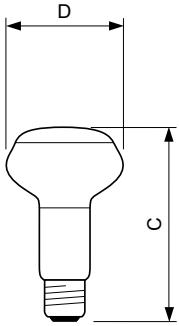

Reflector 60W E27 230V NR63 30D FR 1CT/30

Reflector diam 63 mm

Dimensional drawing