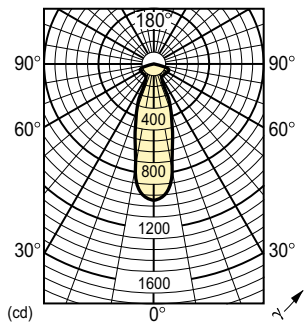

### Product data

General information	
Cap-Base	E27 [ E27]
Operating Position	UNIVERSAL [ Any or Universal (U)]
Nominal Lifetime (Nom)	1000 h
Rated Lifetime (Hours)	1000 h
Light technical	
Beam Angle (Nom)	30 °
Luminous Intensity (Max)	750 cd
Rated Beam Angle	30 °
Colour Rendering Index horiz (Nom)	100
Operating and electrical	
Power (Rated) (Nom)	60 W
Voltage (Nom)	230 V
Controls and dimming	
Dimmable	Yes

Mechanical and housing	
Bulb Finish	Frosted
Bulb Shape	NR63 [ NR 63mm]
Product data	
Full product code	871150004366578
Order product name	Reflector 60W E27 230V NR63 30D FR 1CT/30
EAN/UPC - Product	8711500043665
Order code	04366578
Numerator - Quantity Per Pack	1
Numerator - Packs per outer box	30
Material Nr. (12NC)	926000005918
Net Weight (Piece)	25.970 g
ILCOS Code	IRR/F-60-230-E27-63/30

## Reflector diam 63 mm

### Photometric data

LDLD\_IREFESP\_60W\_NR63\_30D-Light distribution diagram