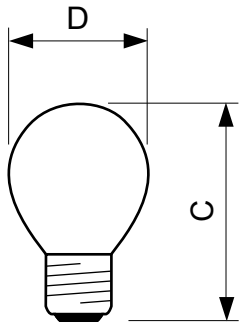

Standard Lustre P45 clear

STAN 40W E27 230V P45 CL 1CT/10X10F

Spherical vacuum- or gas-filled incandescent lamps with a clear glass bulb and E-base

Product data

General information		Cap-Base Information	
Cap-Base	E27 [E27]	Cap-Base Information	na [-]
Operating Position	UNIVERSAL [Any or Universal (U)]	Filament Shape	-
Nominal Lifetime (Nom)	1000 h	Bulb Shape	P45 [P 45mm]
Rated Lifetime (Hours)	1000 h		
Light technical		Product data	
Luminous Flux (Nom)	390 lm	Full product code	871150001188650
Colour Rendering Index horiz (Nom)	100	Order product name	Standard 40W E27 230V P45 CL 1CT/10X10F
		EAN/UPC - Product	8711500011886
Operating and electrical		Order code	01188650
Power (Rated) (Nom)	40 W	Numerator - Quantity Per Pack	1
Voltage (Nom)	230 V	Numerator - Packs per outer box	100
		Material Nr. (12NC)	926000006412
Controls and dimming		Net Weight (Piece)	14.550 g
Dimmable	Yes	ILCOS Code	IBP/C-40-230-E27-45
Mechanical and housing			
Bulb Finish	Clear		

Standard Lustre P45 clear

Dimensional drawing

Standard 40W E27 230V P45 CL 1CT/10X10F

Product	D	C (max)
Standard 40W E27 230V P45 CL 1CT/10X10F	45 mm	73 mm