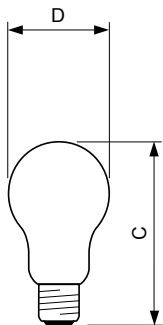

# Standard A-shape clear

STAN 60W E27 230V A55 CL 1CT/12X10F

Conventional pear-shaped incandescent lamps

## Product data

General Information	
Cap-Base	E27 [ E27]
Operating Position	UNIVERSAL [ Any or Universal (U)]
Nominal Lifetime (Nom)	1000 h
Rated Lifetime (Hours)	1000 h
Light Technical	
Luminous Flux (Nom)	710 lm
Colour Rendering Index horiz (Nom)	100
Operating and Electrical	
Power (Rated) (Nom)	60 W
Voltage (Nom)	230 V
Controls and Dimming	
Dimmable	Yes

Mechanical and Housing	
Bulb Finish	Clear
Bulb Shape	A55 [ A 55mm]
Product Data	
Full product code	871150035456384
Order product name	Standard 60W E27 230V A55 CL 1CT/12X10F
EAN/UPC - Product	8711500354563
Order code	35456384
Numerator - Quantity Per Pack	1
Numerator - Packs per outer box	120
Material Nr. (12NC)	926000006627
Net Weight (Piece)	0.025 kg
ILCOS Code	IAA/C-60-230-E27-55

### Dimensional drawing

Product	D (max)	D	C (max)
Standard 60W E27 230V A55 CL 1CT/12X10F	56 mm	55 mm	97 mm

STD 60W E27 230V A55 CL