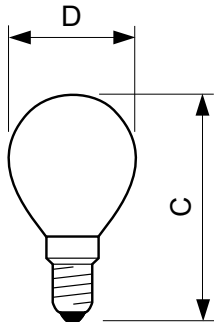

Standard Lustre P45 frosted

STAN 40W E14 230V P45 FR 1CT/10X10F

Spherical vacuum- or gas-filled incandescent lamps with white or inside-frosted glass bulb and E-base

Product data

General information		Cap-Base Information	
Cap-Base	E14 [E14]	Cap-Base Information	na [-]
Operating Position	UNIVERSAL [Any or Universal (U)]	Filament Shape	-
Nominal Lifetime (Nom)	1000 h	Bulb Shape	P45 [P 45mm]
Rated Lifetime (Hours)	1000 h	Product data	
Light technical		Full product code	871150001197850
Luminous Flux (Nom)	405 lm	Order product name	Standard 40W E14 230V P45 FR 1CT/10X10F
Colour Rendering Index horiz (Nom)	100	EAN/UPC - Product	8711500011978
Operating and electrical		Order code	01197850
Power (Rated) (Nom)	40 W	Numerator - Quantity Per Pack	1
Voltage (Nom)	230 V	Numerator - Packs per outer box	100
Controls and dimming		Material Nr. (12NC)	926000007010
Dimmable	Yes	Net Weight (Piece)	0.015 kg
Mechanical and housing		ILCOS Code	IBP/F-40-230-E14-45
Bulb Finish	Frosted		

Standard Lustre P45 frosted

Dimensional drawing

Standard 40W E14 230V P45 FR 1CT/10X10F

Product	D	C (max)
Standard 40W E14 230V P45 FR 1CT/10X10F	45 mm	78 mm