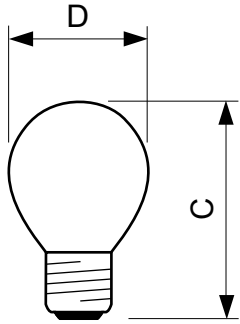

## STAN 40W E27 230V P45 FR 1CT/10X10F

Spherical vacuum- or gas-filled incandescent lamps with white or inside-frosted glass bulb and E-base

### Product data

General Information		Cap-Base Information	
Cap-Base	E27 [ E27]	Cap-Base Information	na [ -]
Operating Position	UNIVERSAL [ Any or Universal (U)]	Filament Shape	-
Nominal Lifetime (Nom)	1000 h	Bulb Shape	P45 [ P 45mm]
Rated Lifetime (Hours)	1000 h		
Light Technical		Product Data	
Luminous Flux (Nom)	390 lm	Full product code	871150001122050
Colour Rendering Index horiz (Nom)	100	Order product name	Standard 40W E27 230V P45 FR 1CT/10X10F
		EAN/UPC - Product	8711500011220
Operating and Electrical		Order code	01122050
Power (Rated) (Nom)	40 W	Numerator - Quantity Per Pack	1
Voltage (Nom)	230 V	Numerator - Packs per outer box	100
		Material Nr. (12NC)	926000007412
Controls and Dimming		Net Weight (Piece)	20.150 g
Dimmable	Yes	ILCOS Code	IBP/F-40-230-E27-45
Mechanical and Housing			
Bulb Finish	Frosted		

### Dimensional drawing

LUS STD 40W E27 230V P45 FR

Product	D	C (max)
Standard 40W E27 230V P45 FR 1CT/10X10F	45 mm	73 mm