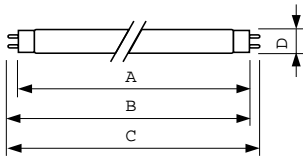

## Dimensional drawing

Product	D (max)	A (max)	B (max)	B (min)	C (max)
MASTER TL-D Super 80 18W/830 1SL/25	28 mm	589.8 mm	596.9 mm	594.5 mm	604 mm