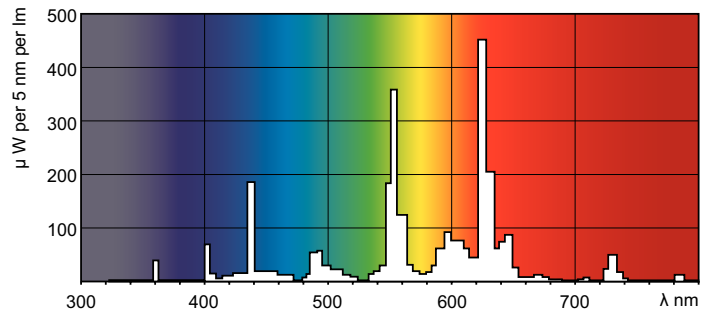

Lightcolour /830