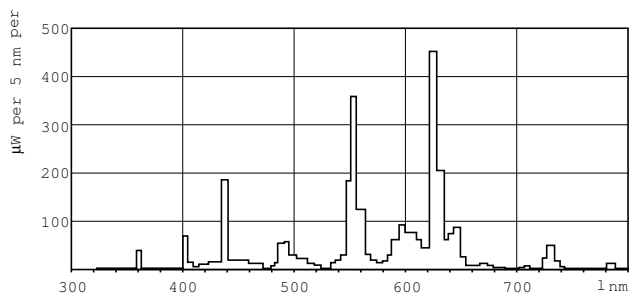

MASTER TL-D Super 80

Controls and Dimming

Dimmable	Yes

Approval and Application

Energy Efficiency Label	A
Mercury (Hg) Content (Nom)	2.0 mg
Energy Consumption kWh/1000 h	22 kWh

Product Data

Full product code	871150063165740

Order product name	MASTER TL-D Super 80 18W/830 1SL/25
EAN/UPC - Product	8711500631657
Order code	63165740
Numerator - Quantity Per Pack	1
Numerator - Packs per outer box	25
Material Nr. (12NC)	927920083023
Net Weight (Piece)	71.000 g
ILCOS Code	FD-18/30/1B-E-G13

Dimensional drawing

Product	D (max)	A (max)	B (max)	B (min)	C (max)
MASTER TL-D Super 80 18W/830 1SL/25	28 mm	589.8 mm	596.9 mm	594.5 mm	604 mm

TL-D 18W/830

Photometric data

Lightcolour /830