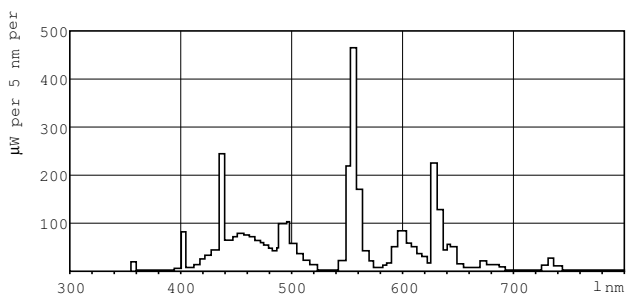

MASTER TL-D Super 80

Controls and Dimming

Dimmable	Yes

Approval and Application

Energy Efficiency Label	A
Mercury (Hg) Content (Nom)	2.0 mg
Energy Consumption kWh/1000 h	42 kWh

Product Data

Full product code	871150063207440

Order product name	MASTER TL-D Super 80 36W/865 1SL/25
EAN/UPC - Product	8711500632074
Order code	63207440
Numerator - Quantity Per Pack	1
Numerator - Packs per outer box	25
Material Nr. (12NC)	927921086544
Net Weight (Piece)	135.000 g
ILCOS Code	FD-36/65/1B-E-G13

Dimensional drawing

Product	D (max)	A (max)	B (max)	B (min)	C (max)
MASTER TL-D Super 80 36W/865 1SL/25	28 mm	1199.4 mm	1206.5 mm	1204.1 mm	1213.6 mm

TL-D 36W/865

Photometric data

Lightcolour /865