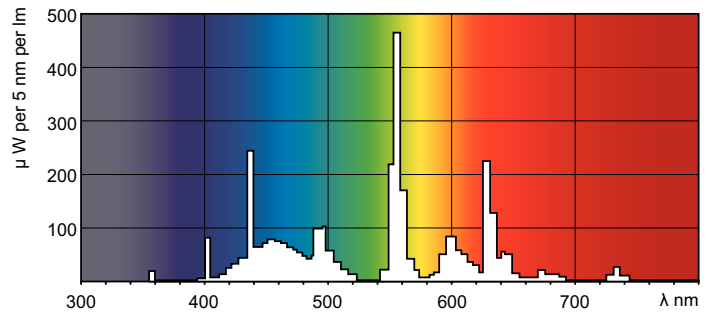

Lightcolour /865