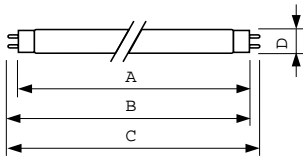

## Dimensional drawing

Product	D (max)	A (max)	B (max)	B (min)	C (max)
MASTER TL-D Super 80 36W/865 1SL/25	28 mm	1199.4 mm	1206.5 mm	1204.1 mm	1213.6 mm