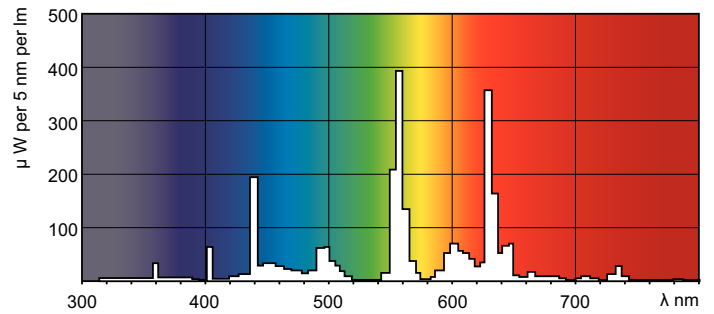

Product data

General Information	
Cap-Base	G13 [Medium Bi-Pin Fluorescent]
Life To 10% Failures (Nom)	12000 h
Life to 50% Failures (Nom)	15000 h
Life to 50% Failures Preheat (Nom)	20000 h
LSF 2000 h Rated	99 %
LSF 4000 h Rated	99 %
LSF 6000 h Rated	99 %
LSF 8000 h Rated	99 %
LSF 12000 h Rated	89 %
LSF 16000 h Rated	33 %
LSF 20000 h Rated	2 %
Light Technical	
Colour Code	840 [CCT of 4000K]
Luminous Flux (Nom)	3000 lm
Luminous Flux (Rated) (Nom)	2650 lm
Colour Designation	Cool White (CW)
Colour Temperature, horizontal (Nom)	4000 K
Luminous Efficacy (rated) (Nom)	82 lm/W
Colour Rendering Index horiz (Nom)	>80

Temperature	
Design Temperature (Nom)	30 °C

Controls and Dimming	
Dimmable	Yes

Mechanical and Housing	
Cap-Base Information	Green [Green Cap]

MASTER TL-D Eco

Approval and Application

Energy Efficiency Label	A
Mercury (Hg) Content (Nom)	2.0 mg
Energy Consumption kWh/1000 h	39 kWh

Product Data

Full product code	871150026462640
Order product name	MASTER TL-D Eco 32W/840 SLV/25
EAN/UPC - Product	8711500264626

Order code	26462640
Numerator - Quantity Per Pack	1
Numerator - Packs per outer box	25
Material Nr. (12NC)	927921184023
Net Weight (Piece)	135.000 g
ILCOS Code	FD-32/40/1B-E-G13-26/1200

Dimensional drawing

TL-D Eco 32W/840

Product	D (max)	A (max)	B (max)	B (min)	C (max)
MASTER TL-D Eco 32W/840 SLV/25	28 mm	1199.4 mm	1206.5 mm	1204.1 mm	1213.6 mm

Photometric data

Lightcolour /840

Lightcolour /840