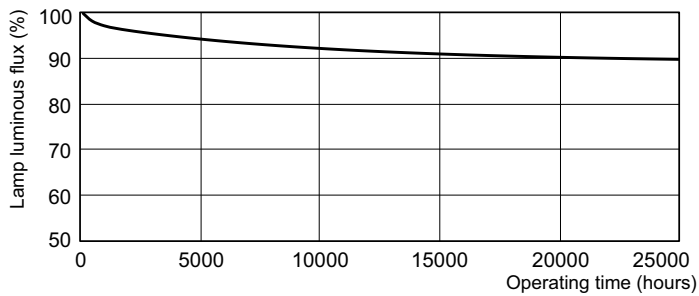

LDLE_TL-D8ECO_0001-Life expectancy diagram

LDLE_TL-D8ECO_0002-Life expectancy diagram

LDLM_TL-D8ECO_0001-Lumen maintenance diagram