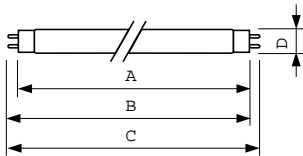

Temperature	
Design Temperature (Nom)	30 °C

Controls and Dimming	
Dimmable	Yes

Mechanical and Housing	
Cap-Base Information	Green [Green Cap]

MASTER TL-D Eco

Approval and Application

Energy Efficiency Label	A
Mercury (Hg) Content (Nom)	2.0 mg
Energy Consumption kWh/1000 h	39 kWh

Dimensional drawing

TL-D Eco 32W/840

Product	D (max)	A (max)	B (max)	B (min)	C (max)
MASTER TL-D Eco 32W/840 SLV/25	28 mm	1199.4 mm	1206.5 mm	1204.1 mm	1213.6 mm

Photometric data

Lightcolour /840

Lightcolour /840