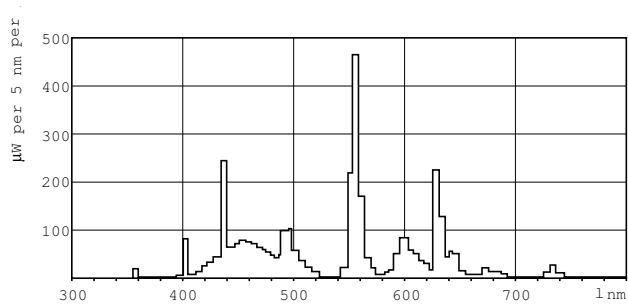

Temperature	
Design Temperature (Nom)	30 °C

Controls and Dimming	
Dimmable	Yes

Mechanical and Housing	
Cap-Base Information	Green [Green Cap]

MASTER TL-D Eco

Approval and Application

Energy Efficiency Label	A
Mercury (Hg) Content (Nom)	2.0 mg
Energy Consumption kWh/1000 h	39 kWh

Product Data

Full product code	871150026464040
Order product name	MASTER TL-D Eco 32W/865 SLV/25
EAN/UPC - Product	8711500264640

Order code	26464040
Numerator - Quantity Per Pack	1
Numerator - Packs per outer box	25
Material Nr. (12NC)	927921186523
Net Weight (Piece)	135.000 g
ILCOS Code	FD-32/65/1B-E-G13-26/1200

Dimensional drawing

Product	D (max)	A (max)	B (max)	B (min)	C (max)
MASTER TL-D Eco 32W/865 SLV/25	28 mm	1199.4 mm	1206.5 mm	1204.1 mm	1213.6 mm

TL-D Eco 32W/865

Photometric data

Lightcolour /865

Lightcolour /865