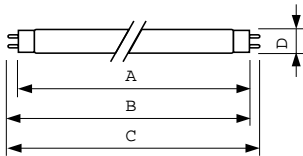

Temperature	
Design Temperature (Nom)	30 °C

Controls and Dimming	
Dimmable	Yes

Mechanical and Housing	
Cap-Base Information	Green [Green Cap]

MASTER TL-D Eco

Approval and Application

Energy Efficiency Label	A
Mercury (Hg) Content (Nom)	2.0 mg
Energy Consumption kWh/1000 h	39 kWh

Dimensional drawing

Product	D (max)	A (max)	B (max)	B (min)	C (max)
MASTER TL-D Eco 32W/865 SLV/25	28 mm	1199.4 mm	1206.5 mm	1204.1 mm	1213.6 mm

TL-D Eco 32W/865

Photometric data

Lightcolour /865

Lightcolour /865