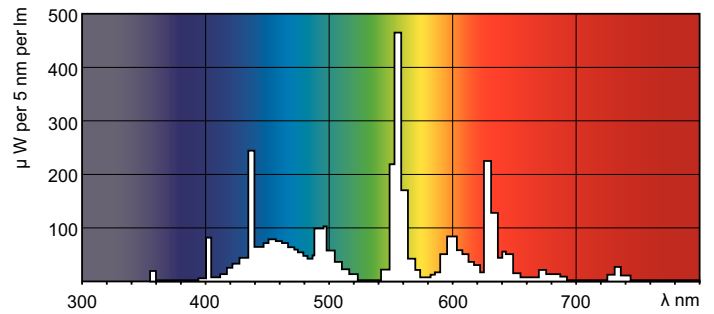

Product data

General Information	
Cap-Base	G13 [Medium Bi-Pin Fluorescent]
Life To 10% Failures (Nom)	12000 h
Life to 50% Failures (Nom)	15000 h
Life to 50% Failures Preheat (Nom)	20000 h
LSF 2000 h Rated	99 %
LSF 4000 h Rated	99 %
LSF 6000 h Rated	99 %
LSF 8000 h Rated	99 %
LSF 12000 h Rated	89 %
LSF 16000 h Rated	33 %
LSF 20000 h Rated	2 %
Light Technical	
Colour Code	865 [CCT of 6500K]
Luminous Flux (Nom)	2850 lm
Luminous Flux (Rated) (Nom)	2550 lm
Colour Designation	Cool Daylight
Colour Temperature, horizontal (Nom)	6500 K
Luminous Efficacy (rated) (Nom)	79 lm/W
Colour Rendering Index horiz (Nom)	>80

Dimensional drawing

Product	D (max)	A (max)	B (max)	B (min)	C (max)
MASTER TL-D Eco 32W/865 SLV/25	28 mm	1199.4 mm	1206.5 mm	1204.1 mm	1213.6 mm

TL-D Eco 32W/865

Photometric data

Lightcolour /865

Lightcolour /865