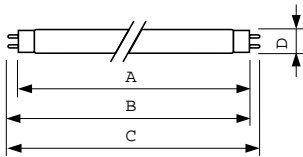

Dimensional drawing

Product	D (max)	A (max)	B (max)	B (min)	C (max)
MASTER TL-D Super 80 15W/840 SLV/25	28 mm	437.4 mm	444.5 mm	442.1 mm	451.6 mm

TL-D 15W/840

Photometric data

Lightcolour /840

Lightcolour /840