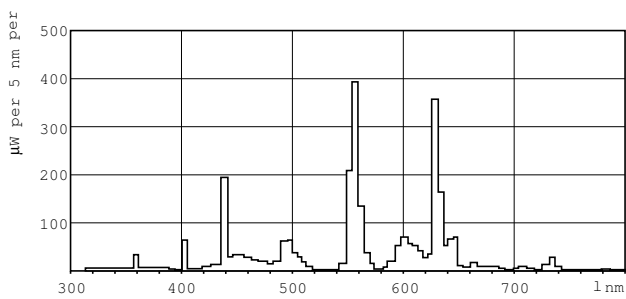

Luminous Efficacy (rated) (Nom)	67 lm/W
Colour Rendering Index horiz (Nom)	>80
Depreciation 2000 hrs	96 %
LLMF 4000 h Rated	95 %
Depreciation 5000 hrs	94 %
LLMF 8000 h Rated	93 %
LLMF 12000 h Rated	92 %
LLMF 16000 h Rated	91 %
LLMF 20000 h Rated	90 %
Operating and Electrical	
Power (Rated) (Nom)	15.0 W
Lamp Current (Nom)	0.335 A
Temperature	
Design Temperature (Nom)	25 °C

Full product code	871150070280740
-------------------	-----------------

Order product name	MASTER TL-D Super 80 15W/840 SLV/25
EAN/UPC - Product	8711500702807
Order code	70280740
Numerator - Quantity Per Pack	1
Numerator - Packs per outer box	25
Material Nr. (12NC)	927922284014
Net Weight (Piece)	56.570 g
ILCOS Code	FD-15/40/1B-E-G13

Dimensional drawing

Product	D (max)	A (max)	B (max)	B (min)	C (max)
MASTER TL-D Super 80 15W/840 SLV/25	28 mm	437.4 mm	444.5 mm	442.1 mm	451.6 mm

TL-D 15W/840

Photometric data

Lightcolour /840

Lightcolour /840