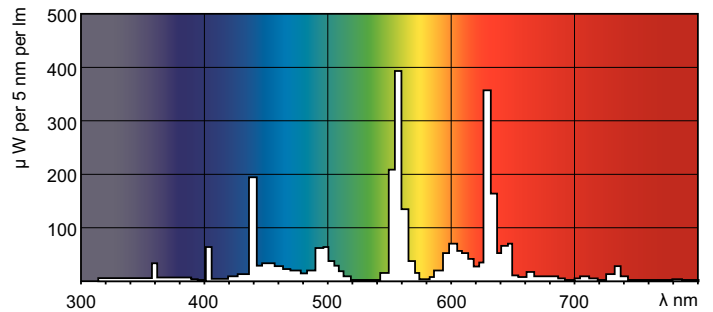

Product data

General Information	
Cap-Base	G13 [Medium Bi-Pin Fluorescent]
Life To 10% Failures (Nom)	12000 h
Life to 50% Failures (Nom)	15000 h
Life to 50% Failures Preheat (Nom)	20000 h
LSF 2000 h Rated	99 %
LSF 4000 h Rated	99 %
LSF 6000 h Rated	99 %
LSF 8000 h Rated	99 %
LSF 12000 h Rated	89 %
LSF 16000 h Rated	33 %
LSF 20000 h Rated	2 %
Light Technical	
Colour Code	840 [CCT of 4000K]
Luminous Flux (Nom)	1000 lm
Luminous Flux (Rated) (Nom)	1000 lm
Colour Designation	Cool White (CW)
Colour Temperature, horizontal (Nom)	4000 K

Luminous Efficacy (rated) (Nom)	67 lm/W
Colour Rendering Index horiz (Nom)	>80
Depreciation 2000 hrs	96 %
LLMF 4000 h Rated	95 %
Depreciation 5000 hrs	94 %
LLMF 8000 h Rated	93 %
LLMF 12000 h Rated	92 %
LLMF 16000 h Rated	91 %
LLMF 20000 h Rated	90 %
Operating and Electrical	
Power (Rated) (Nom)	15.0 W
Lamp Current (Nom)	0.335 A
Temperature	
Design Temperature (Nom)	25 °C

Dimensional drawing

Product	D (max)	A (max)	B (max)	B (min)	C (max)
MASTER TL-D Super 80 15W/840 SLV/25	28 mm	437.4 mm	444.5 mm	442.1 mm	451.6 mm

TL-D 15W/840

Photometric data

Lightcolour /840

Lightcolour /840