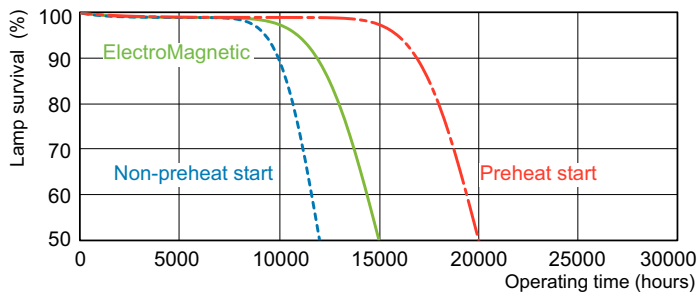

Spectral Power Distribution Colour - TL-D 15W/840 1PP/10

Lifetime

Life Expectancy Diagram - TL-D 15W/840 1PP/10

Life Expectancy Diagram - TL-D 15W/840 1PP/10

TL-D consumer products

Lifetime

Lumen Maintenance Diagram - TL-D 15W/840 1PP/10