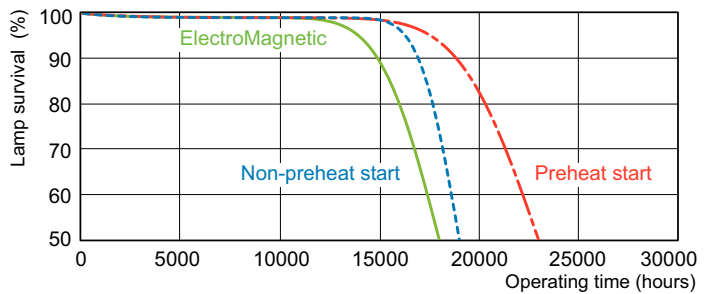

Spectral Power Distribution Colour - TL-D 15W/840 1PP/10

Lifetime

Life Expectancy Diagram - TL-D 15W/840 1PP/10

Life Expectancy Diagram - TL-D 15W/840 1PP/10

TL-D consumer products

Lifetime

Lumen Maintenance Diagram - TL-D 15W/840 1PP/10