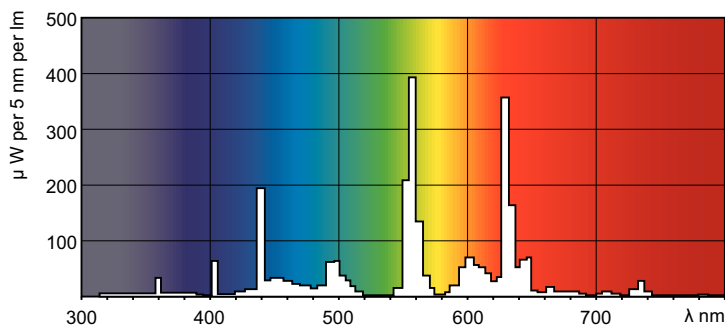

Product data

General Information	
Cap-Base	G13 [Medium Bi-Pin Fluorescent]
Flux measurement reference	Sphere
Life to 50% Failures (Nom)	15,000 hour(s)

Light Technical	
Color Code	840 [CCT of 4000K]
Luminous Flux	1,000 lumen
Color Designation	Cool White (CW)
Chromaticity Coordinate X (Nom)	0.38
Chromaticity Coordinate Y (Nom)	0.38
Correlated Color Temperature (Nom)	4000 K
Luminous Efficacy (rated) (Nom)	67 lm/W
Color rendering index (CRI)	82

Operating and Electrical	
Power Consumption	15.5 W

Lamp Current (Nom)	0.335 A
--------------------	---------

Controls and Dimming	
Dimmable	Yes

Mechanical and Housing	
Bulb Shape	T8 [26 mm (T8)]

Approval and Application	
Energy Efficiency Class	G
Mercury (Hg) Content (Nom)	1.7 mg
Energy Consumption kWh/1000 h	16 kWh
EPREL Registration Number	423409

Spectral Power Distribution Colour - TL-D 15W/840 1PP/10

Lifetime

Life Expectancy Diagram - TL-D 15W/840 1PP/10

Life Expectancy Diagram - TL-D 15W/840 1PP/10

TL-D consumer products

Lifetime

Lumen Maintenance Diagram - TL-D 15W/840 1PP/10