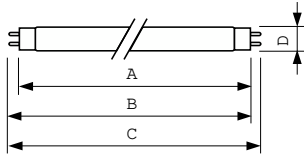

Product Data	
Full product code	871150062260025
Order product name	TL-D 15W/840 1PP/10
Order code	62260025

TL-D consumer products

Numerator - Quantity Per Pack	1
Numerator - Packs per outer box	10
Material Nr. (12NC)	927922284066
Full product name	TL-D 15W/840 1PP/10

EAN/UPC - Case	8711500622730
EAN/UPC - Product/Case	8711500622600

Dimensional drawing

Product	D (max)	A (max)	B (max)	B (min)	C (max)
TL-D 15W/840 1PP/10	28 mm	437.4 mm	444.5 mm	442.1 mm	451.6 mm

Photometric data