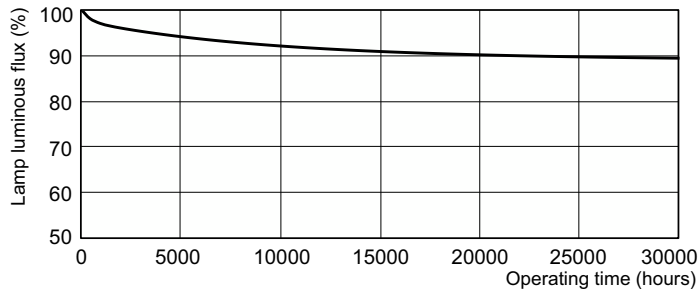

Spectral Power Distribution Colour - TL-D 15W/840 1PP/10

Lifetime

Life Expectancy Diagram - TL-D 15W/840 1PP/10

Life Expectancy Diagram - TL-D 15W/840 1PP/10

TL-D consumer products

Lifetime

Lumen Maintenance Diagram - TL-D 15W/840 1PP/10