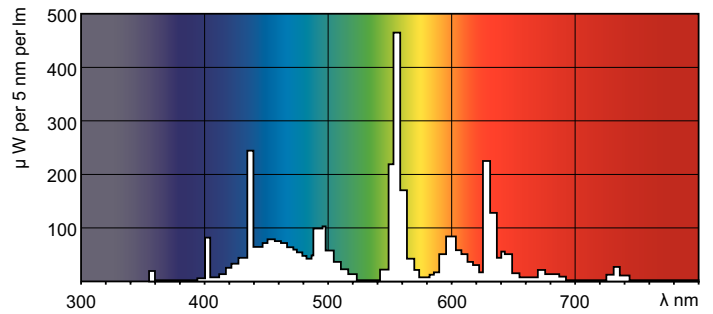

Lightcolour /865