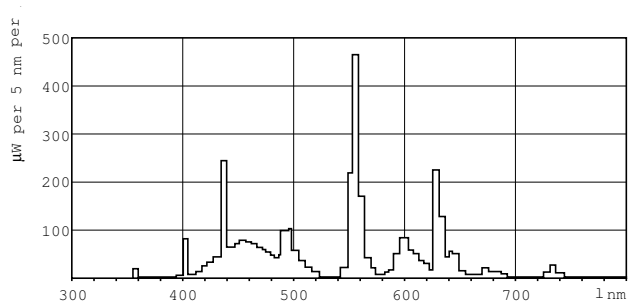

MASTER TL-D Super 80

Approval and Application

Energy Efficiency Label	B
Mercury (Hg) Content (Nom)	2.0 mg
Energy Consumption kWh/1000 h	19 kWh

Product Data

Full product code	872790091731400
Order product name	MASTER TL-D Super 80 15W/865 1SL/25
EAN/UPC - Product	8727900917314

Order code	91731400
Numerator - Quantity Per Pack	1
Numerator - Packs per outer box	25
Material Nr. (12NC)	927922286514
Net Weight (Piece)	56.570 g
ILCOS Code	FD-15/65/1B-E-G13

Dimensional drawing

Product	D (max)	A (max)	B (max)	B (min)	C (max)
MASTER TL-D Super 80 15W/865 1SL/25	28 mm	437.4 mm	444.5 mm	442.1 mm	451.6 mm

TL-D 15W/865

Photometric data

Lightcolour /865