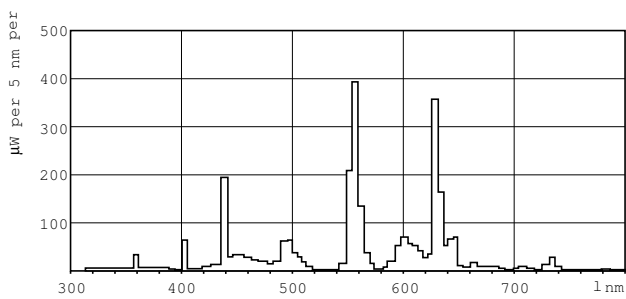

Full product code	871150055883140
-------------------	-----------------

Order product name	MASTER TL-D Super 80 38W/840 SLV/25
EAN/UPC - Product	8711500558831
Order code	55883140
Numerator - Quantity Per Pack	1
Numerator - Packs per outer box	25
Material Nr. (12NC)	927923584014
Net Weight (Piece)	133.000 g
ILCOS Code	FD-38/40/1B-E-G13

Dimensional drawing

Product	D (max)	A (max)	B (max)	B (min)	C (max)
MASTER TL-D Super 80 38W/840 SLV/25	28 mm	1047.0 mm	1054.1 mm	1051.7 mm	1061.2 mm

TL-D 38W/840

Photometric data

Lightcolour /840

Lightcolour /840