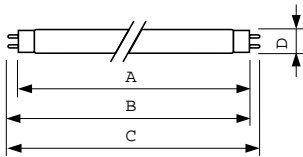

Dimensional drawing

Product	D (max)	A (max)	B (max)	B (min)	C (max)
MASTER TL-D Super 80 38W/840 SLV/25	28 mm	1047.0 mm	1054.1 mm	1051.7 mm	1061.2 mm

TL-D 38W/840

Photometric data

Lightcolour /840

Lightcolour /840