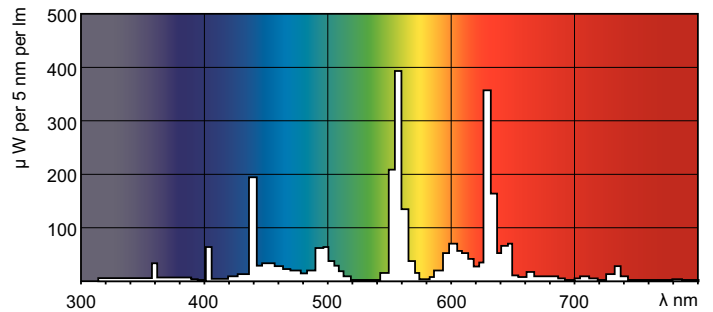

Product data

General Information	
Cap-Base	G13 [Medium Bi-Pin Fluorescent]
Life To 10% Failures (Nom)	12000 h
Life to 50% Failures (Nom)	15000 h
Life to 50% Failures Preheat (Nom)	20000 h
LSF 2000 h Rated	99 %
LSF 4000 h Rated	99 %
LSF 6000 h Rated	99 %
LSF 8000 h Rated	99 %
LSF 12000 h Rated	89 %
LSF 16000 h Rated	33 %
LSF 20000 h Rated	2 %
Light Technical	
Colour Code	840 [CCT of 4000K]
Luminous Flux (Nom)	3350 lm
Luminous Flux (Rated) (Nom)	3350 lm
Colour Designation	Cool White (CW)
Colour Temperature, horizontal (Nom)	4000 K

Luminous Efficacy (rated) (Nom)	88 lm/W
Colour Rendering Index horiz (Nom)	>80
Depreciation 2000 hrs	96 %
LLMF 4000 h Rated	95 %
Depreciation 5000 hrs	94 %
LLMF 8000 h Rated	93 %
LLMF 12000 h Rated	92 %
LLMF 16000 h Rated	91 %
LLMF 20000 h Rated	90 %
Operating and Electrical	
Power (Rated) (Nom)	38.0 W
Lamp Current (Nom)	0.430 A
Temperature	
Design Temperature (Nom)	25 °C

Dimensional drawing

Product	D (max)	A (max)	B (max)	B (min)	C (max)
MASTER TL-D Super 80 38W/840 SLV/25	28 mm	1047.0 mm	1054.1 mm	1051.7 mm	1061.2 mm

TL-D 38W/840

Photometric data

Lightcolour /840

Lightcolour /840