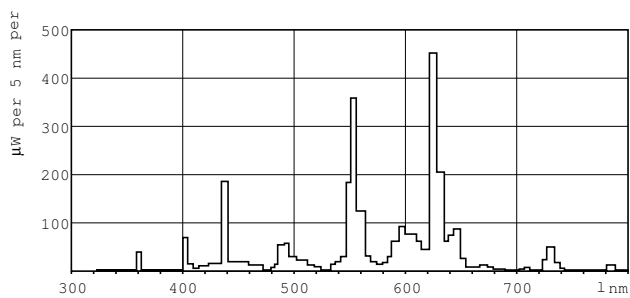

Product data

General Information	
Cap-Base	2GX13 [2GX13]
Life to 50% Failures Preheat (Nom)	12000 h
LSF Preheat 2000 h Rated	99 %
LSF Preheat 4000 h Rated	99 %
LSF Preheat 6000 h Rated	96 %
LSF Preheat 8000 h Rated	89 %
LSF Preheat 16000 h Rated	10 %
LSF Preheat 20000 h Rated	1 %
Light Technical	
Colour Code	830 [CCT of 3000K]
Luminous Flux (Nom)	1800 lm
Luminous Flux (Rated) (Nom)	1800 lm
Colour Designation	Warm White (WW)
Colour Temperature, horizontal (Nom)	3000 K
Luminous Efficacy (rated) (Nom)	82 lm/W
Colour Rendering Index horiz (Nom)	82
Depreciation 2000 hrs	91 %
LLMF 4000 h Rated	87 %
Depreciation 5000 hrs	84 %

Approval and Application

Energy Efficiency Label	A
Mercury (Hg) Content (Nom)	4 mg
Energy Consumption kWh/1000 h	25 kWh

Product Data

Full product code	871150064095625
Order product name	MASTER TL5 Circular 22W/830 1CT/10
EAN/UPC - Product	8711500640956

MASTER TL5 Circular

Order code	64095625
Numerator - Quantity Per Pack	1
Numerator - Packs per outer box	10
Material Nr. (12NC)	927965083013

Net Weight (Piece)	80.000 g
ILCOS Code	FSCH-22/30/1B-L/P-2GX13-16

Dimensional drawing

TL5-C 22W/830

Product	D (max)	D (min)	E (min)	E (max)	I (min)	I (max)
MASTER TL5 Circular 22W/830 1CT/10	18 mm	14 mm	220 mm	230 mm	187 mm	197 mm

Photometric data

Lightcolour /830

Lightcolour /830