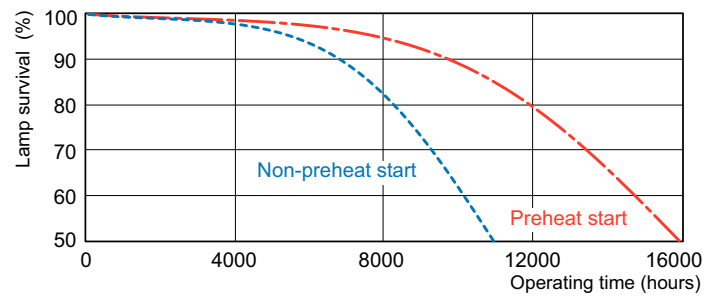

LDLE_TL5-C8_0002-Life expectancy diagram