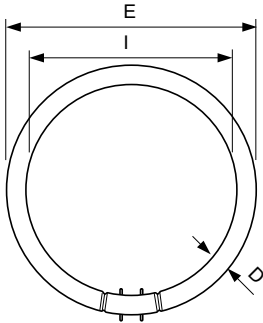

Approval and Application

Energy Efficiency Label	A
Mercury (Hg) Content (Nom)	4 mg
Energy Consumption kWh/1000 h	25 kWh

Product Data

Full product code	871150064095625
Order product name	MASTER TL5 Circular 22W/830 1CT/10
EAN/UPC - Product	8711500640956

MASTER TL5 Circular

Order code	64095625
Numerator - Quantity Per Pack	1
Numerator - Packs per outer box	10
Material Nr. (12NC)	927965083013

Net Weight (Piece)	80.000 g
ILCOS Code	FSCH-22/30/1B-L/P-2GX13-16

Dimensional drawing

TL5-C 22W/830

Product	D (max)	D (min)	E (min)	E (max)	I (min)	I (max)
MASTER TL5 Circular 22W/830 1CT/10	18 mm	14 mm	220 mm	230 mm	187 mm	197 mm

Photometric data

Lightcolour /830

Lightcolour /830