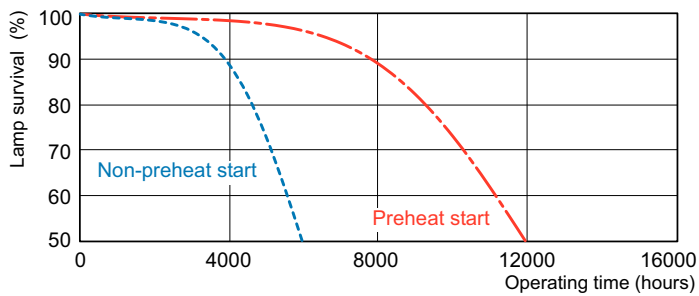

Lifetime

LDLE_TL5-C8_0001-Life expectancy diagram