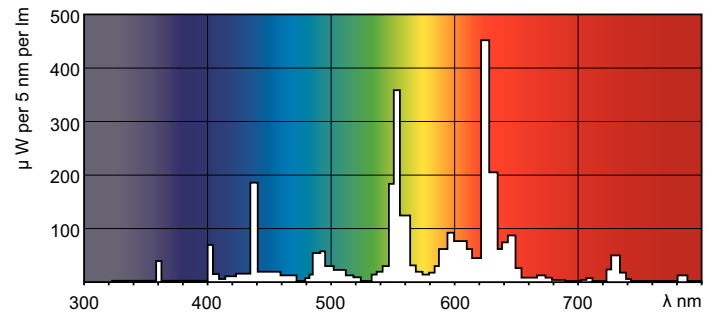

Product data

General Information	
Cap-Base	2GX13 [2GX13]
Life to 50% Failures Preheat (Nom)	12000 h
LSF Preheat 2000 h Rated	99 %
LSF Preheat 4000 h Rated	99 %
LSF Preheat 6000 h Rated	96 %
LSF Preheat 8000 h Rated	89 %
LSF Preheat 16000 h Rated	10 %
LSF Preheat 20000 h Rated	1 %
Light Technical	
Colour Code	830 [CCT of 3000K]
Luminous Flux (Nom)	1800 lm
Luminous Flux (Rated) (Nom)	1800 lm
Colour Designation	Warm White (WW)
Colour Temperature, horizontal (Nom)	3000 K
Luminous Efficacy (rated) (Nom)	82 lm/W
Colour Rendering Index horiz (Nom)	82
Depreciation 2000 hrs	91 %
LLMF 4000 h Rated	87 %
Depreciation 5000 hrs	84 %

Approval and Application

Energy Efficiency Label	A
Mercury (Hg) Content (Nom)	4 mg
Energy Consumption kWh/1000 h	25 kWh

Product Data

Full product code	871150064095625
Order product name	MASTER TL5 Circular 22W/830 1CT/10
EAN/UPC - Product	8711500640956

Dimensional drawing

TL5-C 22W/830

Product	D (max)	D (min)	E (min)	E (max)	I (min)	I (max)
MASTER TL5 Circular 22W/830 1CT/10	18 mm	14 mm	220 mm	230 mm	187 mm	197 mm

Photometric data

Lightcolour /830

Lightcolour /830