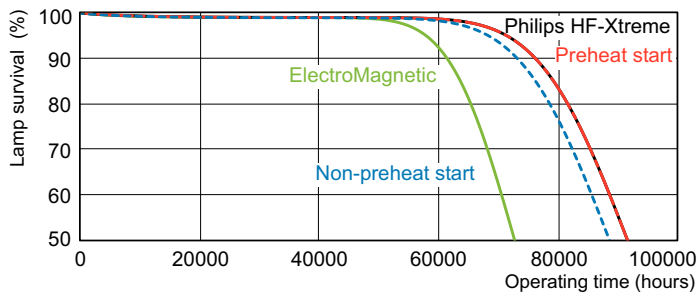

LDLE_TL-D8LL_0001-Life expectancy diagram

LDLE_TL-D8LL_0003-Life expectancy diagram