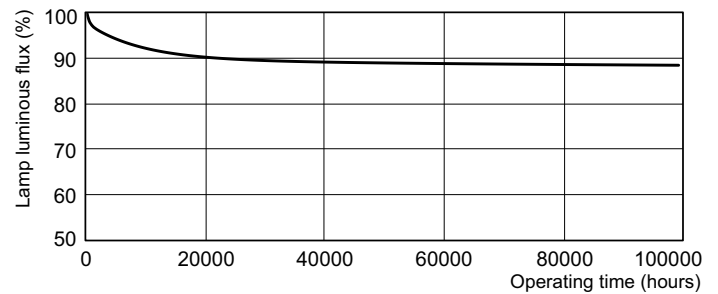

LDLE_TL-D8LL_0002-Life expectancy diagram

LDLE_TL-D8LL_0003-Life expectancy diagram