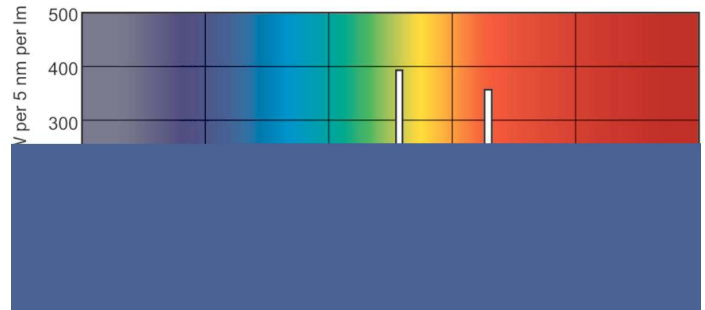

Product data

General Information		Operating and Electrical	
Cap-Base	G13 [Medium Bi-Pin Fluorescent]	Luminous Efficacy (rated) (Nom)	88 lm/W
Life to 50% Failures (Nom)	47000 h	Colour Rendering Index horiz (Nom)	>80
Life to 50% Failures Preheat (Nom)	79000 h	Depreciation 2000 hrs	96 %
LSF 2000 h Rated	100 %	LLMF 4000 h Rated	95 %
LSF 4000 h Rated	99 %	Depreciation 5000 hrs	94 %
LSF 6000 h Rated	99 %	LLMF 8000 h Rated	93 %
LSF 8000 h Rated	99 %	LLMF 12000 h Rated	92 %
LSF 12000 h Rated	99 %	LLMF 16000 h Rated	91 %
LSF 16000 h Rated	99 %	LLMF 20000 h Rated	90 %
LSF 20000 h Rated	99 %		
Light Technical		Temperature	
Colour Code	840 [CCT of 4000K]	Design Temperature (Nom)	25 °C
Luminous Flux (Nom)	5150 lm		
Luminous Flux (Rated) (Nom)	5150 lm		
Colour Designation	Cool White (CW)		
Colour Temperature, horizontal (Nom)	4000 K		

MASTER TL-D Xtreme

Controls and Dimming

Dimmable	Yes
----------	-----

Approval and Application

Energy Efficiency Label	A
Mercury (Hg) Content (Nom)	3.0 mg
Energy Consumption kWh/1000 h	68 kWh

Product Data

Full product code	871150055886240
-------------------	-----------------

Dimensional drawing

Product	D (max)	A (max)	B (max)	B (min)	C (max)
MASTER TL-D Xtreme 58W/840 SLV	28 mm	1500.0 mm	1507.1 mm	1504.7 mm	1514.2 mm

TL-D Xtreme 58W/840

Photometric data

Lightcolour /840

Lightcolour /840