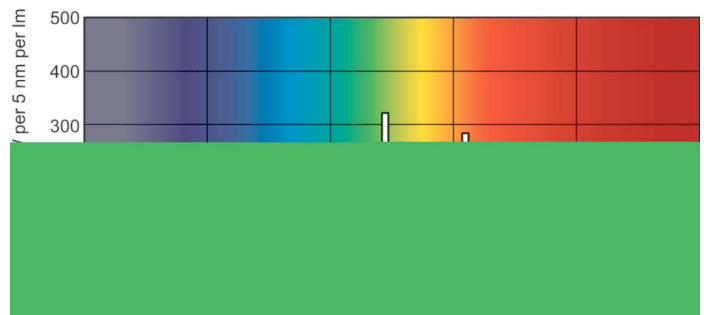

Dimensional drawing

Product	D (max)	A (max)	B (max)	B (min)	C (max)
MASTER TL5 HO 90 De Luxe 24W/940 ISL20	17 mm	549.0 mm	556.1 mm	553.7 mm	563.2 mm

TL5 HO 24W/940

Photometric data

Lightcolour TL5 /940

Lightcolour TL5 /940