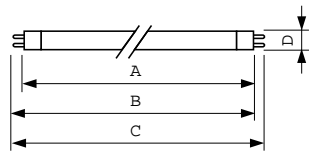

Dimensional drawing

Product	D (max)	A (max)	B (max)	B (min)	C (max)
MASTER TL5 HO 90 De Luxe 24W/940 ISL20	17 mm	549.0 mm	556.1 mm	553.7 mm	563.2 mm

TL5 HO 24W/940

Photometric data

Lightcolour TL5 /940

Lightcolour TL5 /940