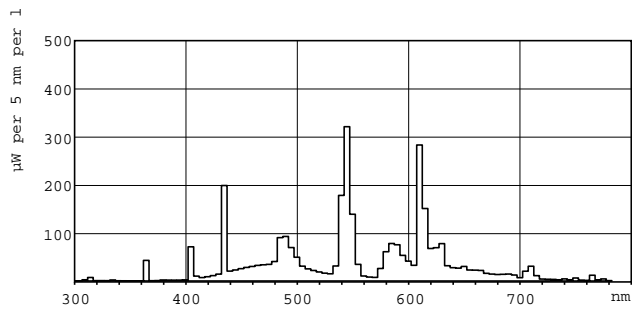

Dimmable	Yes
----------	-----

Approval and Application

Energy Efficiency Label	A
Mercury (Hg) Content (Nom)	1.4 mg
Energy Consumption kWh/1000 h	25 kWh

Product Data

Full product code	871150086895400
Order product name	MASTER TL5 HO 90 De Luxe 24W/940 ISL20

EAN/UPC - Product	8711500868954
Order code	86895400
Numerator - Quantity Per Pack	1
Numerator - Packs per outer box	20
Material Nr. (12NC)	927992094024
Net Weight (Piece)	54.000 g
ILCOS Code	FDH-24/40/1A-L/P-G5-16/550

Dimensional drawing

Product	D (max)	A (max)	B (max)	B (min)	C (max)
MASTER TL5 HO 90 De Luxe 24W/940 ISL20	17 mm	549.0 mm	556.1 mm	553.7 mm	563.2 mm

TL5 HO 24W/940

Photometric data

Lightcolour TL5 /940

Lightcolour TL5 /940