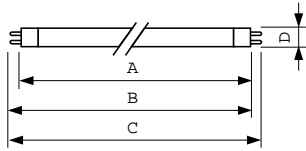

Product data

General Information		Operating and Electrical	
Cap-Base	G5 [G5]	Chromaticity Coordinate Y (Nom)	337
Life to 50% Failures Preheat (Nom)	30000 h	Colour Temperature, horizontal (Nom)	6800 K
Features	HO Alto® [High Output Alto]	Luminous Efficacy (rated) (Nom)	71 lm/W
LSF Preheat 2000 h Rated	99 %	Colour Rendering Index horiz (Nom)	93
LSF Preheat 4000 h Rated	99 %	Depreciation 2000 hrs	96 %
LSF Preheat 6000 h Rated	99 %	LLMF 4000 h Rated	95 %
LSF Preheat 8000 h Rated	99 %	Depreciation 5000 hrs	94 %
LSF Preheat 16000 h Rated	97 %	LLMF 8000 h Rated	93 %
LSF Preheat 20000 h Rated	84 %	LLMF 12000 h Rated	92 %
		LLMF 16000 h Rated	91 %
		LLMF 20000 h Rated	90 %
Light Technical		Temperature	
Colour Code	965 [CCT of 6500K]	Design Temperature (Nom)	35 °C
Luminous Flux (Nom)	4300 lm		
Luminous Flux (Rated) (Nom)	3825 lm		
Colour Designation	Cool Daylight		
Luminous Efficacy (@ Max Lumen, Rated) (Nom)	80 lm/W		
Chromaticity Coordinate X (Nom)	313		

Product Data

Full product code	871150086983800
Order product name	MASTER TL5 HO 90 De Luxe 54W/965 1SL20

EAN/UPC - Product	8711500869838
Order code	86983800
Numerator - Quantity Per Pack	1
Numerator - Packs per outer box	20
Material Nr. (12NC)	927993096524
Net Weight (Piece)	105.800 g
ILCOS Code	FDH-54/65/1A-L/P-G5-16/1150

Dimensional drawing

Product	D (max)	A (max)	B (max)	B (min)	C (max)
MASTER TL5 HO 90 De Luxe 54W/965 1SL20	17 mm	1149.0 mm	1156.1 mm	1153.7 mm	1163.2 mm

TL5 HO 54W/965

Photometric data

Lightcolour TL5 /965