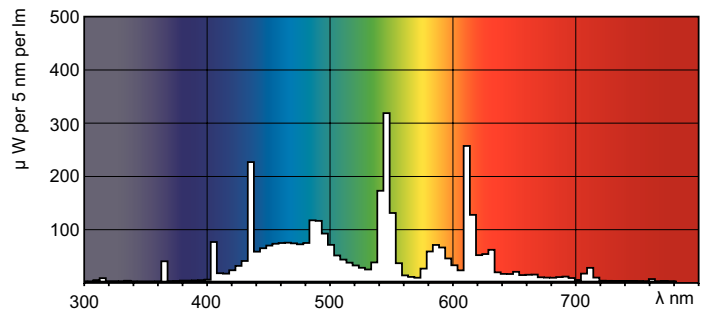

Product data

General Information		Operating and Electrical	
Cap-Base	G5 [G5]	Chromaticity Coordinate Y (Nom)	337
Life to 50% Failures Preheat (Nom)	30000 h	Colour Temperature, horizontal (Nom)	6800 K
Features	HO Alto® [High Output Alto]	Luminous Efficacy (rated) (Nom)	71 lm/W
LSF Preheat 2000 h Rated	99 %	Colour Rendering Index horiz (Nom)	93
LSF Preheat 4000 h Rated	99 %	Depreciation 2000 hrs	96 %
LSF Preheat 6000 h Rated	99 %	LLMF 4000 h Rated	95 %
LSF Preheat 8000 h Rated	99 %	Depreciation 5000 hrs	94 %
LSF Preheat 16000 h Rated	97 %	LLMF 8000 h Rated	93 %
LSF Preheat 20000 h Rated	84 %	LLMF 12000 h Rated	92 %
		LLMF 16000 h Rated	91 %
		LLMF 20000 h Rated	90 %
Light Technical		Temperature	
Colour Code	965 [CCT of 6500K]	Design Temperature (Nom)	35 °C
Luminous Flux (Nom)	4300 lm		
Luminous Flux (Rated) (Nom)	3825 lm		
Colour Designation	Cool Daylight		
Luminous Efficacy (@ Max Lumen, Rated) (Nom)	80 lm/W		
Chromaticity Coordinate X (Nom)	313		

MASTER TL5 High Output 90 De Luxe

Controls and Dimming

Dimmable	Yes
----------	-----

Approval and Application

Energy Efficiency Label	A
Mercury (Hg) Content (Nom)	1.4 mg
Energy Consumption kWh/1000 h	59 kWh

Product Data

Full product code	871150086983800
Order product name	MASTER TL5 HO 90 De Luxe 54W/965 1SL20

EAN/UPC - Product	8711500869838
Order code	86983800
Numerator - Quantity Per Pack	1
Numerator - Packs per outer box	20
Material Nr. (12NC)	927993096524
Net Weight (Piece)	105.800 g
ILCOS Code	FDH-54/65/1A-L/P-G5-16/1150

Dimensional drawing

Product	D (max)	A (max)	B (max)	B (min)	C (max)
MASTER TL5 HO 90 De Luxe 54W/965 1SL20	17 mm	1149.0 mm	1156.1 mm	1153.7 mm	1163.2 mm

TL5 HO 54W/965

Photometric data

Lightcolour TL5 /965