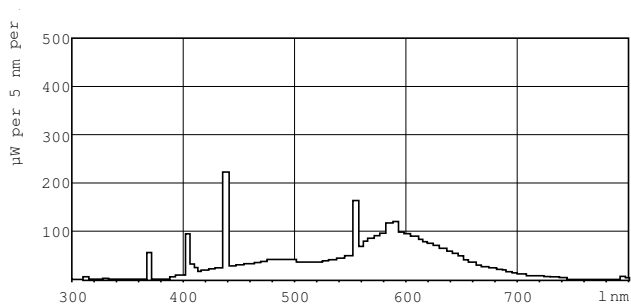

TL Mini Standard Colours

EPREL Registration Number	423486
Product Data	
Full product code	871150061568827
Order product name	TL Mini 4W/33-640 FAM/10X25BOX
EAN/UPC - Product	8711500615688
Order code	61568827

Numerator - Quantity Per Pack	1
Numerator - Packs per outer box	250
Material Nr. (12NC)	928000003340
Net Weight (Piece)	14.000 g
ILCOS Code	FD-4/41/2B-E-G5

Dimensional drawing

Product	D (max)	A (max)	B (max)	B (min)	C (max)
TL Mini 4W/33-640 FAM/10X25BOX	16 mm	135.9 mm	143.0 mm	140.6 mm	150.1 mm

TL Mini 4W/33-640

Photometric data

Lightcolour /33-640

Lightcolour /33-640