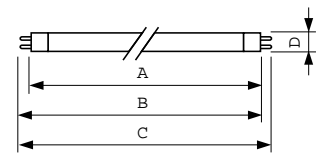

TL Mini Standard Colours

EPREL Registration Number	423486
Product Data	
Full product code	871150061568827
Order product name	TL Mini 4W/33-640 FAM/10X25BOX
EAN/UPC - Product	8711500615688
Order code	61568827

Numerator - Quantity Per Pack	1
Numerator - Packs per outer box	250
Material Nr. (12NC)	928000003340
Net Weight (Piece)	14.000 g
ILCOS Code	FD-4/41/2B-E-G5

Dimensional drawing