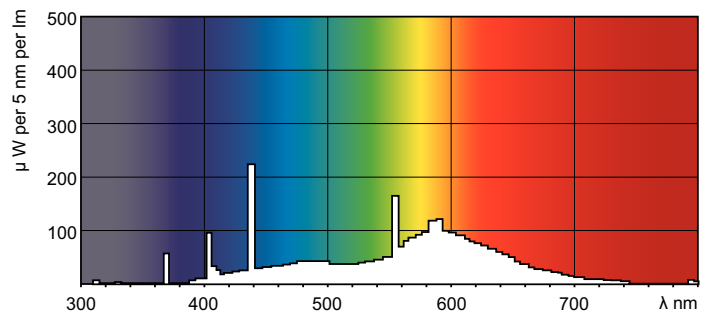

TL Mini Standard Colours

EPREL Registration Number	423486
Product Data	
Full product code	871150061568827
Order product name	TL Mini 4W/33-640 FAM/10X25BOX
EAN/UPC - Product	8711500615688
Order code	61568827

Numerator - Quantity Per Pack	1
Numerator - Packs per outer box	250
Material Nr. (12NC)	928000003340
Net Weight (Piece)	14.000 g
ILCOS Code	FD-4/41/2B-E-G5

Dimensional drawing

Product	D (max)	A (max)	B (max)	B (min)	C (max)
TL Mini 4W/33-640 FAM/10X25BOX	16 mm	135.9 mm	143.0 mm	140.6 mm	150.1 mm

TL Mini 4W/33-640

Photometric data

Lightcolour /33-640

Lightcolour /33-640