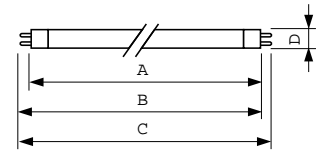

Product data

General Information		Operating and Electrical	
Cap-Base	G5 [G5]	Power (Rated) (Nom)	6.0 W
Life To 10% Failures (Nom)	5000 h	Lamp Current (Nom)	0.160 A
Life to 50% Failures (Nom)	10000 h	Voltage (Nom)	42 V
Life to 50% Failures Preheat (Nom)	10000 h		
System Description	na [-]		
Light Technical		Controls and Dimming	
Colour Code	33-640	Dimmable	Yes
Luminous Flux (Nom)	260 lm		
Colour Designation	Cool White (CW)		
Lumen Maintenance 10000 h (Nom)	58 %		
Lumen Maintenance 2000 h (Nom)	75 %		
Lumen Maintenance 5000 h (Nom)	70 %		
Colour Temperature, horizontal (Nom)	4100 K		
Luminous Efficacy (rated) (Nom)	43 lm/W		
Colour Rendering Index horiz (Nom)	60		
		Approval and Application	
		Energy Efficiency Label	B
		Mercury (Hg) Content (Nom)	4.4 mg
		Energy Consumption kWh/1000 h	7 kWh
		Product Data	
		Full product code	871150071583827
		Order product name	TL Mini 6W/33-640 FAM/10X25BOX
		EAN/UPC - Product	8711500715838
		Order code	71583827
		Numerator - Quantity Per Pack	1

TL Mini Standard Colours

Numerator - Packs per outer box	250
Material Nr. (12NC)	928000503340
Net Weight (Piece)	21.000 g

ILCOS Code	FD-6/41/2B-E-G5
------------	-----------------

Dimensional drawing

Product	D (max)	A (max)	B (max)	B (min)	C (max)
TL Mini 6W/33-640 FAM/ 10X25BOX	16 mm	212.1 mm	219.2 mm	216.8 mm	226.3 mm