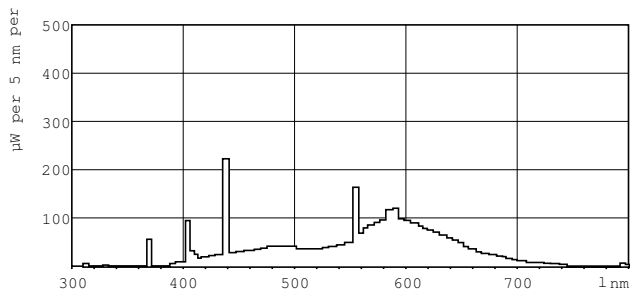

Product data

General Information		Operating and Electrical	
Cap-Base	G5 [G5]	Power (Rated) (Nom)	6.0 W
Life To 10% Failures (Nom)	5000 h	Lamp Current (Nom)	0.160 A
Life to 50% Failures (Nom)	10000 h	Voltage (Nom)	42 V
Life to 50% Failures Preheat (Nom)	10000 h		
System Description	na [-]		
Light Technical		Controls and Dimming	
Colour Code	33-640	Dimmable	Yes
Luminous Flux (Nom)	260 lm		
Colour Designation	Cool White (CW)		
Lumen Maintenance 10000 h (Nom)	58 %		
Lumen Maintenance 2000 h (Nom)	75 %		
Lumen Maintenance 5000 h (Nom)	70 %		
Colour Temperature, horizontal (Nom)	4100 K		
Luminous Efficacy (rated) (Nom)	43 lm/W		
Colour Rendering Index horiz (Nom)	60		
		Approval and Application	
		Energy Efficiency Label	B
		Mercury (Hg) Content (Nom)	4.4 mg
		Energy Consumption kWh/1000 h	7 kWh
		Product Data	
		Full product code	871150071583827
		Order product name	TL Mini 6W/33-640 FAM/10X25BOX
		EAN/UPC - Product	8711500715838
		Order code	71583827
		Numerator - Quantity Per Pack	1

TL Mini Standard Colours

Numerator - Packs per outer box	250
Material Nr. (12NC)	928000503340
Net Weight (Piece)	21.000 g

ILCOS Code	FD-6/41/2B-E-G5
------------	-----------------

Dimensional drawing

Product	D (max)	A (max)	B (max)	B (min)	C (max)
TL Mini 6W/33-640 FAM/ 10X25BOX	16 mm	212.1 mm	219.2 mm	216.8 mm	226.3 mm

TL Mini 6W/33-640

Photometric data

Lightcolour /33-640

Lightcolour /33-640