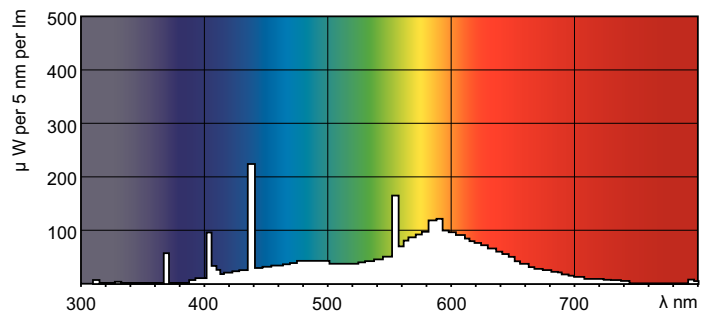

Product data

General Information		Operating and Electrical	
Cap-Base	G5 [G5]	Power (Rated) (Nom)	6.0 W
Life To 10% Failures (Nom)	5000 h	Lamp Current (Nom)	0.160 A
Life to 50% Failures (Nom)	10000 h	Voltage (Nom)	42 V
Life to 50% Failures Preheat (Nom)	10000 h		
System Description	na [-]		
Light Technical		Controls and Dimming	
Colour Code	33-640	Dimmable	Yes
Luminous Flux (Nom)	260 lm		
Colour Designation	Cool White (CW)		
Lumen Maintenance 10000 h (Nom)	58 %		
Lumen Maintenance 2000 h (Nom)	75 %		
Lumen Maintenance 5000 h (Nom)	70 %		
Colour Temperature, horizontal (Nom)	4100 K		
Luminous Efficacy (rated) (Nom)	43 lm/W		
Colour Rendering Index horiz (Nom)	60		
		Approval and Application	
		Energy Efficiency Label	B
		Mercury (Hg) Content (Nom)	4.4 mg
		Energy Consumption kWh/1000 h	7 kWh
		Product Data	
		Full product code	871150071583827
		Order product name	TL Mini 6W/33-640 FAM/10X25BOX
		EAN/UPC - Product	8711500715838
		Order code	71583827
		Numerator - Quantity Per Pack	1

TL Mini Standard Colours

Numerator - Packs per outer box	250
Material Nr. (12NC)	928000503340
Net Weight (Piece)	21.000 g

ILCOS Code	FD-6/41/2B-E-G5
------------	-----------------

Dimensional drawing

Product	D (max)	A (max)	B (max)	B (min)	C (max)
TL Mini 6W/33-640 FAM/ 10X25BOX	16 mm	212.1 mm	219.2 mm	216.8 mm	226.3 mm

TL Mini 6W/33-640

Photometric data

Lightcolour /33-640

Lightcolour /33-640