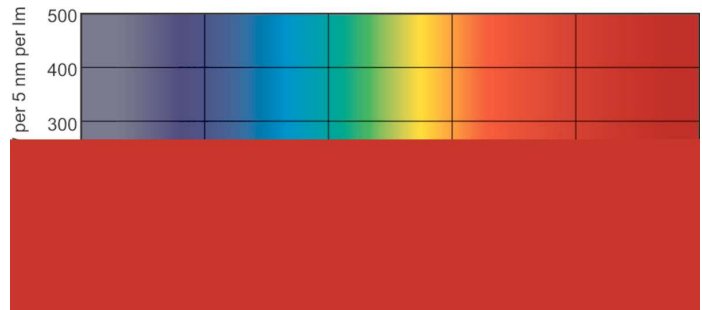

TL Mini Standard Colours

EPREL Registration Number	423492
Product data	
Full product code	871150071628627
Order product name	TL Mini 8W/54-765 FAM/10X25BOX
EAN/UPC - Product	8711500716286
Order code	71628627

Numerator - Quantity Per Pack	1
Numerator - Packs per outer box	250
Material Nr. (12NC)	928001005440
Net Weight (Piece)	27.000 g
ILCOS Code	FD-8/62/2A-E-G5

Dimensional drawing

Product	D (max)	A (max)	B (max)	B (min)	C (max)
TL Mini 8W/54-765 FAM/10X25BOX	16 mm	288.3 mm	295.4 mm	293.0 mm	302.5 mm

TL Mini 8W/54-765 FAM/10X25BOX

Photometric data

Lightcolour /54-765

Lightcolour /54-765