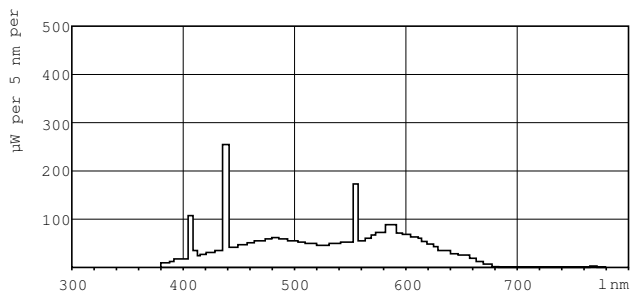

TL Mini Standard Colours

EPREL Registration Number	423492
Product data	
Full product code	871150071628627
Order product name	TL Mini 8W/54-765 FAM/10X25BOX
EAN/UPC - Product	8711500716286
Order code	71628627

Numerator - Quantity Per Pack	1
Numerator - Packs per outer box	250
Material Nr. (12NC)	928001005440
Net Weight (Piece)	27.000 g
ILCOS Code	FD-8/62/2A-E-G5

Dimensional drawing

Product	D (max)	A (max)	B (max)	B (min)	C (max)
TL Mini 8W/54-765 FAM/10X25BOX	16 mm	288.3 mm	295.4 mm	293.0 mm	302.5 mm

TL Mini 8W/54-765 FAM/10X25BOX

Photometric data

Lightcolour /54-765

Lightcolour /54-765