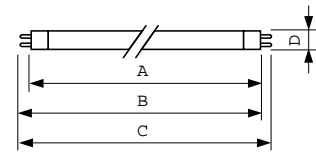

TL Mini Standard Colours

EPREL Registration Number	423492
Product data	
Full product code	871150071628627
Order product name	TL Mini 8W/54-765 FAM/10X25BOX
EAN/UPC - Product	8711500716286
Order code	71628627

Numerator - Quantity Per Pack	1
Numerator - Packs per outer box	250
Material Nr. (12NC)	928001005440
Net Weight (Piece)	27.000 g
ILCOS Code	FD-8/62/2A-E-G5

Dimensional drawing