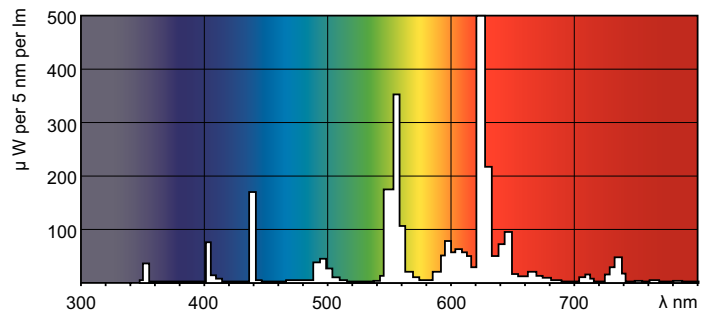

MASTER TL Mini Super 80

EPREL Registration Number	423494
Product data	
Full product code	871150070474027
Order product name	MASTER TL Mini Super 80 8W/827 FAM/ 10X25BOX
EAN/UPC - Product	8711500704740
Order code	70474027

Numerator - Quantity Per Pack	1
Numerator - Packs per outer box	250
Material Nr. (12NC)	928001008250
Net Weight (Piece)	27.000 g
ILCOS Code	FD-8/27/1B-E-G5

Dimensional drawing

Product	D (max)	A (max)	B (max)	B (min)	C (max)
MASTER TL Mini Super 80 8W/827 FAM/ 10X25BOX	16 mm	288.3 mm	295.4 mm	293.0 mm	302.5 mm

MASTER TL Mini Super 80 8W/827 FAM/10X25BOX

Photometric data

Lightcolour /827

Lightcolour /827