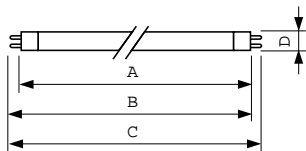

Mechanical and housing	
Bulb Shape	T5 [16 mm (T5)]

Approval and application	
Energy Efficiency Class	G
Mercury (Hg) Content (Max)	2.5 mg
Mercury (Hg) Content (Nom)	3.0 mg
Energy Consumption kWh/1000 h	8 kWh

Numerator - Quantity Per Pack	1
Numerator - Packs per outer box	250
Material Nr. (12NC)	928001008250
Net Weight (Piece)	27.000 g
ILCOS Code	FD-8/27/1B-E-G5

Dimensional drawing

Product	D (max)	A (max)	B (max)	B (min)	C (max)
MASTER TL Mini Super 80 8W/827 FAM/ 10X25BOX	16 mm	288.3 mm	295.4 mm	293.0 mm	302.5 mm