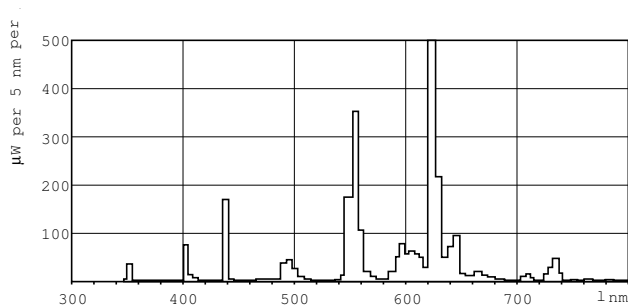

MASTER TL Mini Super 80

EPREL Registration Number	423494
Product data	
Full product code	871150070474027
Order product name	MASTER TL Mini Super 80 8W/827 FAM/ 10X25BOX
EAN/UPC - Product	8711500704740
Order code	70474027

Numerator - Quantity Per Pack	1
Numerator - Packs per outer box	250
Material Nr. (12NC)	928001008250
Net Weight (Piece)	27.000 g
ILCOS Code	FD-8/27/1B-E-G5

Dimensional drawing

Product	D (max)	A (max)	B (max)	B (min)	C (max)
MASTER TL Mini Super 80 8W/827 FAM/ 10X25BOX	16 mm	288.3 mm	295.4 mm	293.0 mm	302.5 mm

MASTER TL Mini Super 80 8W/827 FAM/10X25BOX

Photometric data

Lightcolour /827

Lightcolour /827