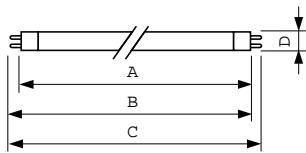

MASTER TL Mini Super 80

EPREL Registration Number	423495
Product data	
Full product code	871150071638527
Order product name	MASTER TL Mini Super 80 8W/830 FAM/ 10X25BOX
EAN/UPC - Product	8711500716385
Order code	71638527

Numerator - Quantity Per Pack	1
Numerator - Packs per outer box	250
Material Nr. (12NC)	928001008350
Net Weight (Piece)	27.000 g
ILCOS Code	FD-8/30/1B-E-G5

Dimensional drawing