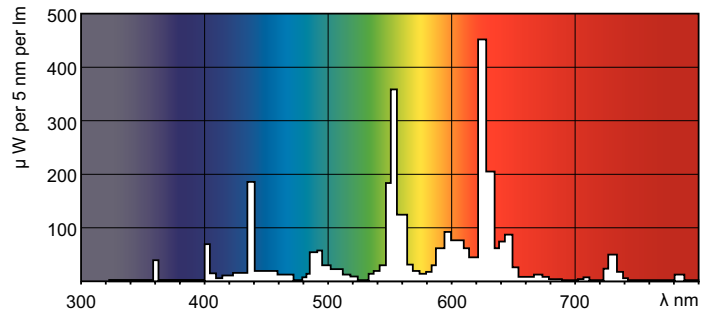

Light technical	
Colour Code	830 [ CCT of 3000K]
Luminous Flux (Nom)	450 lm
Colour Designation	Warm White (WW)
Lumen Maintenance 10000 h (Nom)	71 %
Lumen Maintenance 2000 h (Nom)	85 %
Lumen Maintenance 5000 h (Nom)	77 %
Chromaticity Coordinate X (Nom)	0.44
Chromaticity Coordinate Y (Nom)	0.403
Colour Temperature, horizontal (Nom)	3000 K
Luminous Efficacy (rated) (Nom)	59 lm/W

## Photometric data

Lightcolour /830

Lightcolour /830