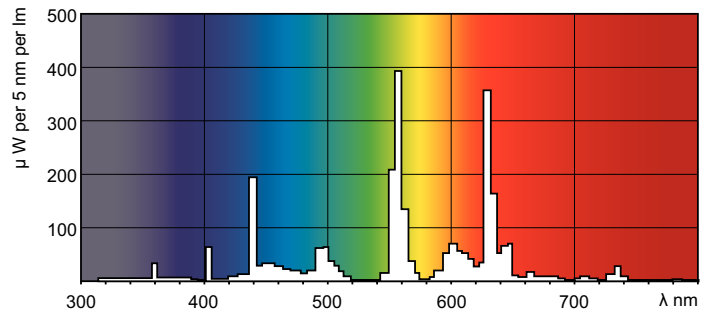

Product data

General Information	
Cap-Base	G13 [Medium Bi-Pin Fluorescent]
Life To 10% Failures (Nom)	12000 h
Life to 50% Failures (Nom)	15000 h
Life to 50% Failures Preheat (Nom)	20000 h
LSF 2000 h Rated	99 %
LSF 4000 h Rated	99 %
LSF 6000 h Rated	99 %
LSF 8000 h Rated	99 %
LSF 12000 h Rated	89 %
LSF 16000 h Rated	33 %
LSF 20000 h Rated	2 %
Light Technical	
Colour Code	840 [CCT of 4000K]
Luminous Flux (Nom)	860 lm
Luminous Flux (Rated) (Nom)	860 lm
Colour Designation	Cool Daylight
Colour Temperature, horizontal (Nom)	4000 K

Luminous Efficacy (rated) (Nom)	63 lm/W
Colour Rendering Index horiz (Nom)	85
Depreciation 2000 hrs	96 %
LLMF 4000 h Rated	95 %
Depreciation 5000 hrs	94 %
LLMF 8000 h Rated	93 %
LLMF 12000 h Rated	92 %
LLMF 16000 h Rated	91 %
LLMF 20000 h Rated	90 %
Operating and Electrical	
Power (Rated) (Nom)	14.0 W
Lamp Current (Nom)	0.380 A
Temperature	
Design Temperature (Nom)	25 °C

Dimensional drawing

Product	D (max)	A (max)	B (max)	B (min)	C (max)
MASTER TL-D Super 80 14W/840 SLV/25	28 mm	361.2 mm	368.3 mm	365.9 mm	375.4 mm

TL-D 14W/840

Photometric data

Lightcolour /840

Lightcolour /840