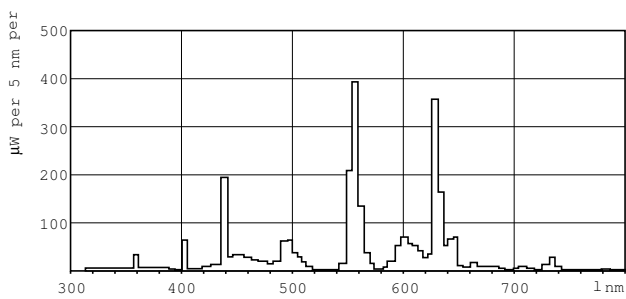

Luminous Efficacy (rated) (Nom)	63 lm/W
Colour Rendering Index horiz (Nom)	85
Depreciation 2000 hrs	96 %
LLMF 4000 h Rated	95 %
Depreciation 5000 hrs	94 %
LLMF 8000 h Rated	93 %
LLMF 12000 h Rated	92 %
LLMF 16000 h Rated	91 %
LLMF 20000 h Rated	90 %
Operating and Electrical	
Power (Rated) (Nom)	14.0 W
Lamp Current (Nom)	0.380 A
Temperature	
Design Temperature (Nom)	25 °C

Order product name	MASTER TL-D Super 80 14W/840 SLV/25
EAN/UPC - Product	8711500953810
Order code	95381040
Numerator - Quantity Per Pack	1
Numerator - Packs per outer box	25
Material Nr. (12NC)	928024384001
Net Weight (Piece)	42.800 g
ILCOS Code	FD-14/40/1B-E-G13

Dimensional drawing

Product	D (max)	A (max)	B (max)	B (min)	C (max)
MASTER TL-D Super 80 14W/840 SLV/25	28 mm	361.2 mm	368.3 mm	365.9 mm	375.4 mm

TL-D 14W/840

Photometric data

Lightcolour /840

Lightcolour /840