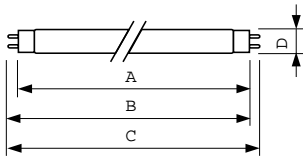

Dimensional drawing

Product	D (max)	A (max)	B (max)	B (min)	C (max)
MASTER TL-D Super 80 14W/840 SLV/25	28 mm	361.2 mm	368.3 mm	365.9 mm	375.4 mm

TL-D 14W/840

Photometric data

Lightcolour /840

Lightcolour /840