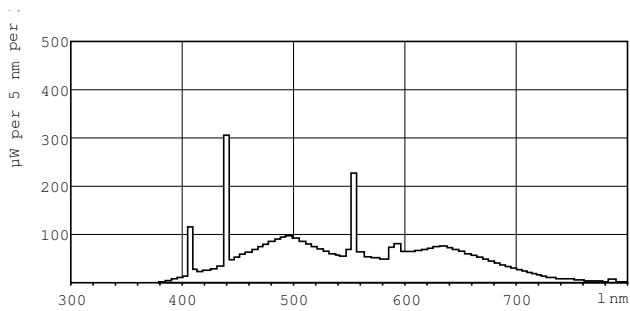

MASTER TL-D 90 Graphica

Controls and dimming

Dimmable	Yes

Mechanical and housing

Bulb Shape	T8 [26 mm (T8)]

Approval and application

Energy Efficiency Class	G
Mercury (Hg) Content (Nom)	1.7 mg
Energy Consumption kWh/1000 h	19 kWh
EPREL Registration Number	423523

Product data

Full product code	871150088852525
Order product name	MASTER TL-D 90 Graphica 18W/965 SLV/10
EAN/UPC - Product	8711500888525
Order code	88852525
Numerator - Quantity Per Pack	1
Numerator - Packs per outer box	10
Material Nr. (12NC)	928043796581
Net Weight (Piece)	71.000 g
ILCOS Code	FD-18/65/1A-E-G13

Dimensional drawing

Product	D (max)	A (max)	B (max)	B (min)	C (max)
MASTER TL-D 90 Graphica 18W/965 SLV/10	28 mm	589.8 mm	596.9 mm	594.5 mm	604 mm

MASTER TL-D 90 Graphica 18W/965 SLV/10

Photometric data

Lightcolour TL-D Graphica /965