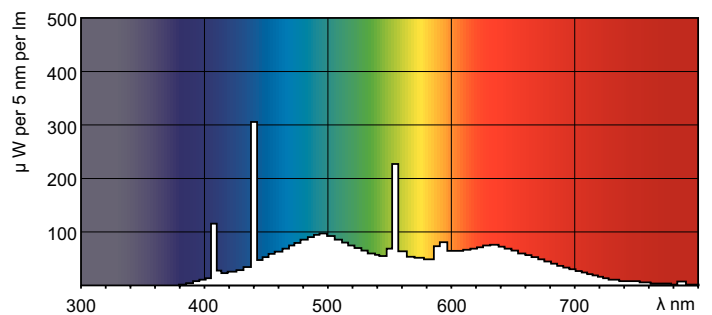

Lightcolour TL-D Graphica /965