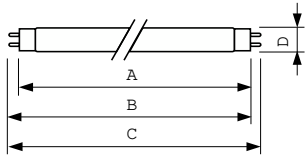

Product data

| General Information | | Controls and Dimming | |
|------------------------------------|---------------------------------|---------------------------------|---------------------------------------|
| Cap-Base | G13 [Medium Bi-Pin Fluorescent] | Dimmable | Yes |
| Life to 50% Failures (Nom) | 15,000 hour(s) | | |
| Light Technical | | Mechanical and Housing | |
| Color Code | 940 [CCT of 4000K] | Bulb Shape | T8 [26 mm (T8)] |
| Luminous Flux | 2,800 lumen | | |
| Color Designation | Cool White (CW) | Approval and Application | |
| Chromaticity Coordinate X (Nom) | 0.38 | Mercury (Hg) Content (Nom) | 1.7 mg |
| Chromaticity Coordinate Y (Nom) | 0.38 | Energy Consumption kWh/1000 h | 43 kWh |
| Correlated Color Temperature (Nom) | 4000 K | | |
| Luminous Efficacy (rated) (Nom) | 78.8 lm/W | Product Data | |
| Color rendering index (CRI) | 91 | Full product code | 871150088858725 |
| Operating and Electrical | | Order product name | MASTER TL-D 90 De Luxe 36W/940 SLV/10 |
| Power Consumption | 36.0 W | Order code | 88858725 |
| Lamp Current (Nom) | 0.440 A | Numerator - Quantity Per Pack | 1 |
| | | Numerator - Packs per outer box | 10 |
| | | Material Nr. (12NC) | 928044594081 |
| | | Full product name | MASTER TL-D 90 De Luxe 36W/940 1SL/10 |
| | | EAN/UPC - Case | 8711500888594 |

MASTER TL-D 90 De Luxe

EAN/UPC - Product/Case

8711500888587

Dimensional drawing

| Product | D (max) | A (max) | B (max) | B (min) | C (max) |
|--|---------|------------|------------|------------|------------|
| MASTER TL-D 90 De Luxe 36W/940 SLV/10 | 28 mm | 1,199.4 mm | 1,206.5 mm | 1,204.1 mm | 1,213.6 mm |

Photometric data

Spectral Power Distribution Colour - MASTER TL-D 90 De Luxe 36W/940 SLV/10

Lifetime

Life Expectancy Diagram - MASTER TL-D 90 De Luxe 36W/940 SLV/10

Life Expectancy Diagram - MASTER TL-D 90 De Luxe 36W/940 SLV/10