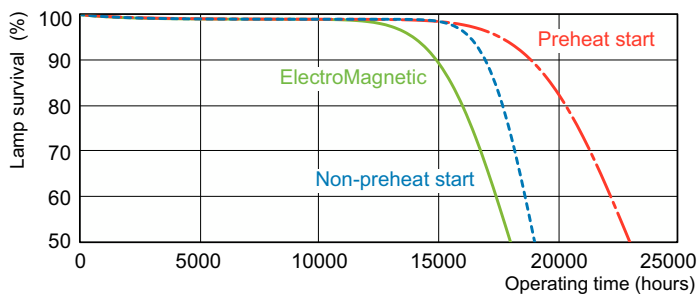

MASTER TL-D 90 De Luxe

MASTER TL-D 90 De Luxe 36W/940 1SL/10

Low-pressure mercury discharge lamps with a tubular 26 mm envelope

Warnings and Safety

- A lamp breaking is extremely unlikely to have any impact on your health. If a lamp breaks, ventilate the room for 30 minutes and remove the parts, preferably with gloves. Put them in a sealed plastic bag and take it to your local waste facilities for recycling. Do not use a vacuum cleaner.

Product data

| General Information | | Controls and Dimming | |
|------------------------------------|---------------------------------|---------------------------------|---------------------------------------|
| Cap-Base | G13 [Medium Bi-Pin Fluorescent] | Dimmable | Yes |
| Life to 50% Failures (Nom) | 15,000 hour(s) | | |
| Light Technical | | Mechanical and Housing | |
| Color Code | 940 [CCT of 4000K] | Bulb Shape | T8 [26 mm (T8)] |
| Luminous Flux | 2,800 lumen | | |
| Color Designation | Cool White (CW) | Approval and Application | |
| Chromaticity Coordinate X (Nom) | 0.38 | Mercury (Hg) Content (Nom) | 1.7 mg |
| Chromaticity Coordinate Y (Nom) | 0.38 | Energy Consumption kWh/1000 h | 43 kWh |
| Correlated Color Temperature (Nom) | 4000 K | | |
| Luminous Efficacy (rated) (Nom) | 78.8 lm/W | Product Data | |
| Color rendering index (CRI) | 91 | Full product code | 871150088858725 |
| Operating and Electrical | | Order product name | MASTER TL-D 90 De Luxe 36W/940 SLV/10 |
| Power Consumption | 36.0 W | Order code | 88858725 |
| Lamp Current (Nom) | 0.440 A | Numerator - Quantity Per Pack | 1 |
| | | Numerator - Packs per outer box | 10 |
| | | Material Nr. (12NC) | 928044594081 |
| | | Full product name | MASTER TL-D 90 De Luxe 36W/940 1SL/10 |
| | | EAN/UPC - Case | 8711500888594 |

Photometric data

Spectral Power Distribution Colour - MASTER TL-D 90 De Luxe 36W/940 SLV/10

Lifetime

Life Expectancy Diagram - MASTER TL-D 90 De Luxe 36W/940 SLV/10

Life Expectancy Diagram - MASTER TL-D 90 De Luxe 36W/940 SLV/10