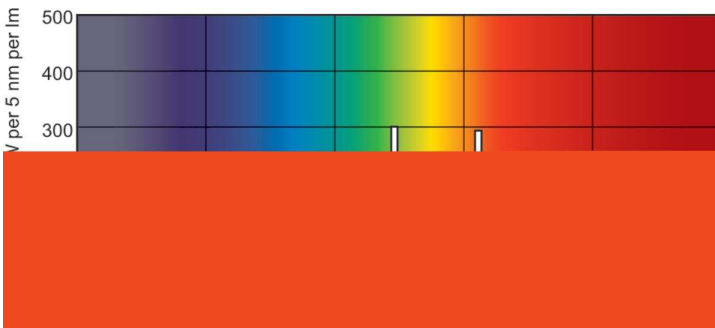

Product data

| General Information | | Controls and Dimming | |
|------------------------------------|---------------------------------|---------------------------------|---------------------------------------|
| Cap-Base | G13 [Medium Bi-Pin Fluorescent] | Dimmable | Yes |
| Life to 50% Failures (Nom) | 15,000 hour(s) | | |
| Light Technical | | Mechanical and Housing | |
| Color Code | 940 [CCT of 4000K] | Bulb Shape | T8 [26 mm (T8)] |
| Luminous Flux | 2,800 lumen | | |
| Color Designation | Cool White (CW) | Approval and Application | |
| Chromaticity Coordinate X (Nom) | 0.38 | Mercury (Hg) Content (Nom) | 1.7 mg |
| Chromaticity Coordinate Y (Nom) | 0.38 | Energy Consumption kWh/1000 h | 43 kWh |
| Correlated Color Temperature (Nom) | 4000 K | | |
| Luminous Efficacy (rated) (Nom) | 78.8 lm/W | Product Data | |
| Color rendering index (CRI) | 91 | Full product code | 871150088858725 |
| Operating and Electrical | | Order product name | MASTER TL-D 90 De Luxe 36W/940 SLV/10 |
| Power Consumption | 36.0 W | Order code | 88858725 |
| Lamp Current (Nom) | 0.440 A | Numerator - Quantity Per Pack | 1 |
| | | Numerator - Packs per outer box | 10 |
| | | Material Nr. (12NC) | 928044594081 |
| | | Full product name | MASTER TL-D 90 De Luxe 36W/940 1SL/10 |
| | | EAN/UPC - Case | 8711500888594 |

MASTER TL-D 90 De Luxe

EAN/UPC - Product/Case

8711500888587

Dimensional drawing

| Product | D (max) | A (max) | B (max) | B (min) | C (max) |
|--|---------|------------|------------|------------|------------|
| MASTER TL-D 90 De Luxe 36W/940 SLV/10 | 28 mm | 1,199.4 mm | 1,206.5 mm | 1,204.1 mm | 1,213.6 mm |

Photometric data

Spectral Power Distribution Colour - MASTER TL-D 90 De Luxe 36W/940 SLV/10

Lifetime

Life Expectancy Diagram - MASTER TL-D 90 De Luxe 36W/940 SLV/10

Life Expectancy Diagram - MASTER TL-D 90 De Luxe 36W/940 SLV/10