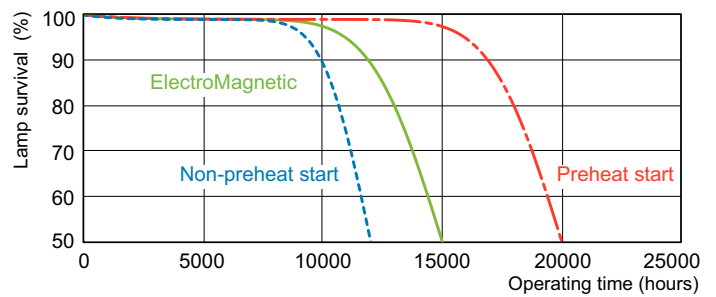

Product data

| General Information | | Controls and Dimming | |
|------------------------------------|---------------------------------|---------------------------------|---------------------------------------|
| Cap-Base | G13 [Medium Bi-Pin Fluorescent] | Dimmable | Yes |
| Life to 50% Failures (Nom) | 15,000 hour(s) | | |
| Light Technical | | Mechanical and Housing | |
| Color Code | 940 [CCT of 4000K] | Bulb Shape | T8 [26 mm (T8)] |
| Luminous Flux | 2,800 lumen | | |
| Color Designation | Cool White (CW) | Approval and Application | |
| Chromaticity Coordinate X (Nom) | 0.38 | Mercury (Hg) Content (Nom) | 1.7 mg |
| Chromaticity Coordinate Y (Nom) | 0.38 | Energy Consumption kWh/1000 h | 43 kWh |
| Correlated Color Temperature (Nom) | 4000 K | | |
| Luminous Efficacy (rated) (Nom) | 78.8 lm/W | Product Data | |
| Color rendering index (CRI) | 91 | Full product code | 871150088858725 |
| Operating and Electrical | | Order product name | MASTER TL-D 90 De Luxe 36W/940 SLV/10 |
| Power Consumption | 36.0 W | Order code | 88858725 |
| Lamp Current (Nom) | 0.440 A | Numerator - Quantity Per Pack | 1 |
| | | Numerator - Packs per outer box | 10 |
| | | Material Nr. (12NC) | 928044594081 |
| | | Full product name | MASTER TL-D 90 De Luxe 36W/940 1SL/10 |
| | | EAN/UPC - Case | 8711500888594 |

Photometric data

Spectral Power Distribution Colour - MASTER TL-D 90 De Luxe 36W/940 SLV/10

Lifetime

Life Expectancy Diagram - MASTER TL-D 90 De Luxe 36W/940 SLV/10

Life Expectancy Diagram - MASTER TL-D 90 De Luxe 36W/940 SLV/10