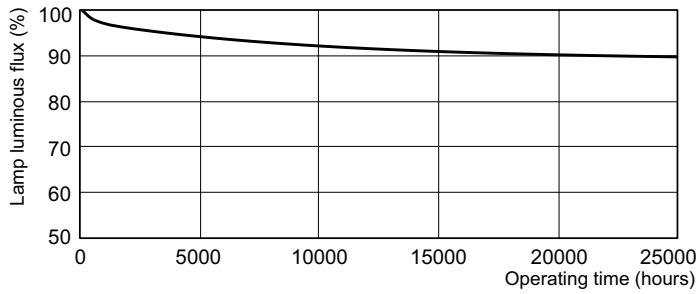

MASTER TL-D 90 De Luxe

Lifetime

Lumen Maintenance Diagram - MASTER TL-D 90 De Luxe 36W/940 SLV/10