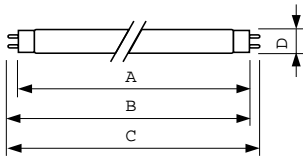

## Dimensional drawing

Product	D (max)	A (max)	B (max)	B (min)	C (max)
MASTER TL-D 90 De Luxe 36W/950 SLV/10	28 mm	1199.4 mm	1206.5 mm	1204.1 mm	1213.6 mm