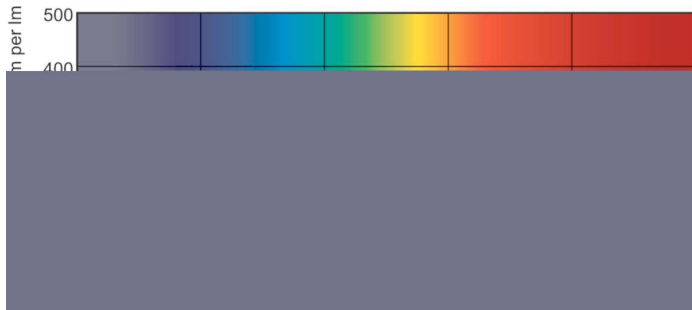

MASTER TL-D 90 De Luxe

Controls and Dimming

Dimmable	Yes

Approval and Application

Energy Efficiency Label	A
Mercury (Hg) Content (Nom)	2 mg
Energy Consumption kWh/1000 h	43 kWh

Product Data

Full product code	871150088860025

Order product name	MASTER TL-D 90 De Luxe 36W/950 SLV/10
EAN/UPC - Product	8711500888600
Order code	88860025
Numerator - Quantity Per Pack	1
Numerator - Packs per outer box	10
Material Nr. (12NC)	928044595081
Net Weight (Piece)	135.000 g
ILCOS Code	FD-36/53/1A-E-G13

Dimensional drawing

Product	D (max)	A (max)	B (max)	B (min)	C (max)
MASTER TL-D 90 De Luxe 36W/950 SLV/10	28 mm	1199.4 mm	1206.5 mm	1204.1 mm	1213.6 mm

TL-D De Luxe 36W/950

Photometric data

Lightcolour TL-D de Luxe /950

Lightcolour TL-D de Luxe /950