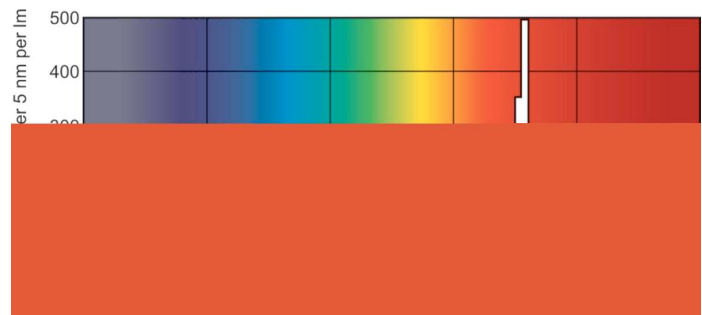

Product data

General Information		Voltage (Nom)	
Cap-Base	G13 [Medium Bi-Pin Fluorescent]		59 V
Life To 10% Failures (Nom)	12000 h	Temperature	
Life to 50% Failures (Nom)	15000 h	Design Temperature (Nom)	25 °C
Light Technical		Controls and Dimming	
Colour Code	150	Dimmable	Yes
Luminous Flux (Nom)	25 lm	Approval and Application	
Luminous Flux (Rated) (Nom)	25 lm	Energy Efficiency Label	E
Colour Designation	Red (HO)	Mercury (Hg) Content (Nom)	13.0 mg
Depreciation 2000 hrs	95 %	Energy Consumption kWh/1000 h	26 kWh
Operating and Electrical		Product Data	
Power (Rated) (Nom)	18.0 W	Full product code	871150072684140
Lamp Current (Nom)	0.360 A	Order product name	TL-D Colored 18W Red 1SL/25

TL-D Colored

EAN/UPC - Product	8711500726841
Order code	72684140
Numerator - Quantity Per Pack	1
Numerator - Packs per outer box	25

Material Nr. (12NC)	928048001505
Net Weight (Piece)	71.000 g

Dimensional drawing

TL-D 18W/150 Red

Product	D (max)	A (max)	B (max)	B (min)	C (max)
TL-D Colored 18W Red 1SL/25	28.0 mm	589.8 mm	596.9 mm	594.5 mm	604.0 mm

Photometric data

LDPB_TL-DCOL_150-Spectral power distribution B/W

LDPO_TL-DCOL_150-Spectral power distribution Colour