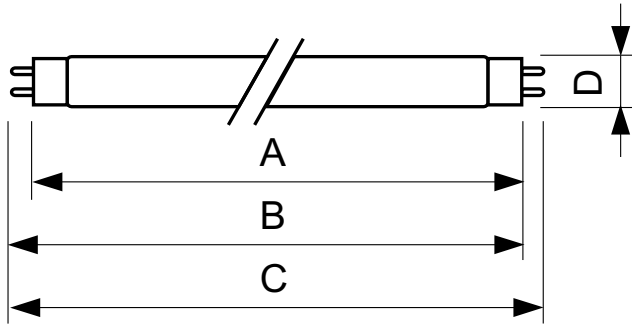

TL-D Colored

TL-D Colored 18W Red 1SL/25

This TL-D lamp (tube diameter 26 mm) helps to create special effects and atmospheres or attract attention by using red, green, blue and yellow light. Apart from using the specific colors, it is also possible to mix the colors to create white light. This lamp offers a high light output, thanks to the use of basic powders. Application areas include shops and showrooms, bars and restaurants, demonstration areas, sign lighting and entertainment stores.

Product data

General Information		Voltage (Nom)	
Cap-Base	G13 [Medium Bi-Pin Fluorescent]		59 V
Life To 10% Failures (Nom)	12000 h	Temperature	
Life to 50% Failures (Nom)	15000 h	Design Temperature (Nom)	25 °C
Light Technical		Controls and Dimming	
Colour Code	150	Dimmable	Yes
Luminous Flux (Nom)	25 lm	Approval and Application	
Luminous Flux (Rated) (Nom)	25 lm	Energy Efficiency Label	E
Colour Designation	Red (HO)	Mercury (Hg) Content (Nom)	13.0 mg
Depreciation 2000 hrs	95 %	Energy Consumption kWh/1000 h	26 kWh
Operating and Electrical		Product Data	
Power (Rated) (Nom)	18.0 W	Full product code	871150072684140
Lamp Current (Nom)	0.360 A	Order product name	TL-D Colored 18W Red 1SL/25

TL-D Colored

EAN/UPC - Product	8711500726841
Order code	72684140
Numerator - Quantity Per Pack	1
Numerator - Packs per outer box	25

Material Nr. (12NC)	928048001505
Net Weight (Piece)	71.000 g

Dimensional drawing

TL-D 18W/150 Red

Product	D (max)	A (max)	B (max)	B (min)	C (max)
TL-D Colored 18W Red 1SL/25	28.0 mm	589.8 mm	596.9 mm	594.5 mm	604.0 mm

Photometric data

LDPB_TL-DCOL_150-Spectral power distribution B/W

LDPO_TL-DCOL_150-Spectral power distribution Colour