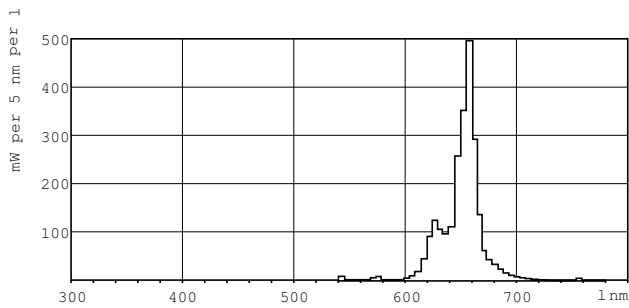

Product data

General Information		Voltage (Nom)	
Cap-Base	G13 [Medium Bi-Pin Fluorescent]		59 V
Life To 10% Failures (Nom)	12000 h	Temperature	
Life to 50% Failures (Nom)	15000 h	Design Temperature (Nom)	25 °C
Light Technical		Controls and Dimming	
Colour Code	150	Dimmable	Yes
Luminous Flux (Nom)	25 lm	Approval and Application	
Luminous Flux (Rated) (Nom)	25 lm	Energy Efficiency Label	E
Colour Designation	Red (HO)	Mercury (Hg) Content (Nom)	13.0 mg
Depreciation 2000 hrs	95 %	Energy Consumption kWh/1000 h	26 kWh
Operating and Electrical		Product Data	
Power (Rated) (Nom)	18.0 W	Full product code	871150072684140
Lamp Current (Nom)	0.360 A	Order product name	TL-D Colored 18W Red 1SL/25

TL-D Colored

EAN/UPC - Product	8711500726841
Order code	72684140
Numerator - Quantity Per Pack	1
Numerator - Packs per outer box	25

Material Nr. (12NC)	928048001505
Net Weight (Piece)	71.000 g

Dimensional drawing

TL-D 18W/150 Red

Product	D (max)	A (max)	B (max)	B (min)	C (max)
TL-D Colored 18W Red 1SL/25	28.0 mm	589.8 mm	596.9 mm	594.5 mm	604.0 mm

Photometric data

LDPB_TL-DCOL_150-Spectral power distribution B/W

LDPO_TL-DCOL_150-Spectral power distribution Colour