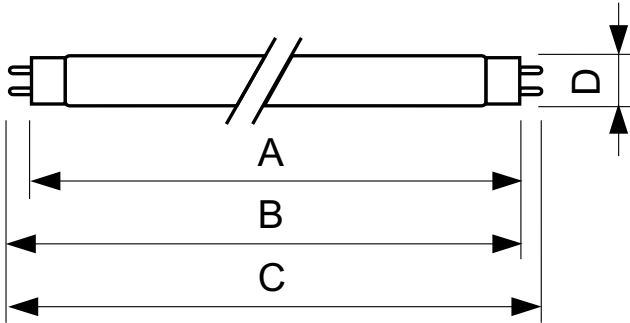

TL-D Colored

Product data

Full product code	871150064300140
Order product name	TL-D Colored 36W Green 1SL/25
EAN/UPC - Product	8711500643001
Order code	64300140
Numerator - Quantity Per Pack	1

Numerator - Packs per outer box	25
Material Nr. (12NC)	928048501705
Net Weight (Piece)	135.000 g

Dimensional drawing

TL-D Colored 36W Green 1SL/25