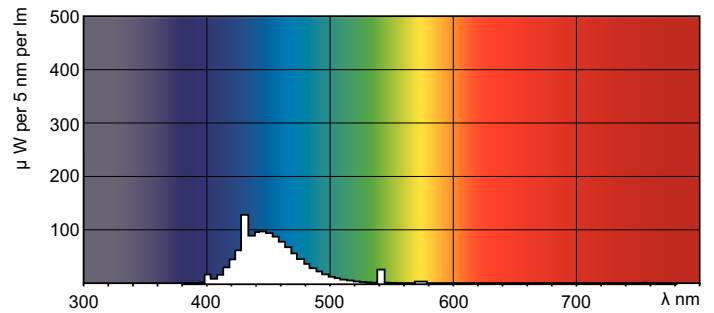

TL-D Colored

TL-D Colored 36W Blue 1SL/25

This TL-D lamp (tube diameter 26 mm) helps to create special effects and atmospheres or attract attention by using red, green, blue and yellow light. Apart from using the specific colors, it is also possible to mix the colors to create white light. This lamp offers a high light output, thanks to the use of basic powders. Application areas include shops and showrooms, bars and restaurants, demonstration areas, sign lighting and entertainment stores.

Product data

General Information		Voltage (Nom)	
Cap-Base	G13 [Medium Bi-Pin Fluorescent]	103 V	
Life To 10% Failures (Nom)	12000 h	Temperature	
Life to 50% Failures (Nom)	15000 h	Design Temperature (Nom)	25 °C
Light Technical		Controls and Dimming	
Colour Code	180	Dimmable	Yes
Luminous Flux (Nom)	960 lm	Approval and Application	
Luminous Flux (Rated) (Nom)	960 lm	Energy Efficiency Label	C
Colour Designation	Blue (B)	Mercury (Hg) Content (Nom)	13.0 mg
Depreciation 2000 hrs	85 %	Energy Consumption kWh/1000 h	45 kWh
Operating and Electrical		Product Data	
Power (Rated) (Nom)	36.0 W	Full product code	871150072754140
Lamp Current (Nom)	0.440 A	Order product name	TL-D Colored 36W Blue 1SL/25

TL-D 36W/180 Blue

Product	D (max)	A (max)	B (max)	B (min)	C (max)
TL-D Colored 36W Blue 1SL/25	28.0 mm	1199.4 mm	1206.5 mm	1204.1 mm	1213.6 mm

Photometric data

LDPB_TL-DCOL_180-Spectral power distribution B/W