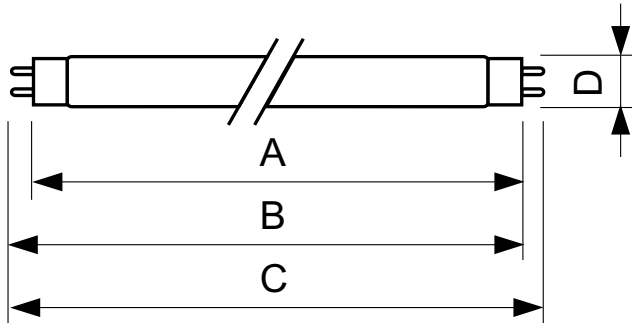

TL-D Colored

TL-D Colored 36W Blue 1SL/25

This TL-D lamp (tube diameter 26 mm) helps to create special effects and atmospheres or attract attention by using red, green, blue and yellow light. Apart from using the specific colors, it is also possible to mix the colors to create white light. This lamp offers a high light output, thanks to the use of basic powders. Application areas include shops and showrooms, bars and restaurants, demonstration areas, sign lighting and entertainment stores.

Product data

General Information		Voltage (Nom)	
Cap-Base	G13 [Medium Bi-Pin Fluorescent]	103 V	
Life To 10% Failures (Nom)	12000 h	Temperature	
Life to 50% Failures (Nom)	15000 h	Design Temperature (Nom)	25 °C
Light Technical		Controls and Dimming	
Colour Code	180	Dimmable	Yes
Luminous Flux (Nom)	960 lm	Approval and Application	
Luminous Flux (Rated) (Nom)	960 lm	Energy Efficiency Label	C
Colour Designation	Blue (B)	Mercury (Hg) Content (Nom)	13.0 mg
Depreciation 2000 hrs	85 %	Energy Consumption kWh/1000 h	45 kWh
Operating and Electrical		Product Data	
Power (Rated) (Nom)	36.0 W	Full product code	871150072754140
Lamp Current (Nom)	0.440 A	Order product name	TL-D Colored 36W Blue 1SL/25

TL-D Colored

EAN/UPC - Product	8711500727541
Order code	72754140
Numerator - Quantity Per Pack	1
Numerator - Packs per outer box	25

Material Nr. (12NC)	928048501805
Net Weight (Piece)	135.000 g

Dimensional drawing

TL-D 36W/180 Blue

Product	D (max)	A (max)	B (max)	B (min)	C (max)
TL-D Colored 36W Blue 1SL/25	28.0 mm	1199.4 mm	1206.5 mm	1204.1 mm	1213.6 mm

Photometric data

LDPB_TL-DCOL_180-Spectral power distribution B/W