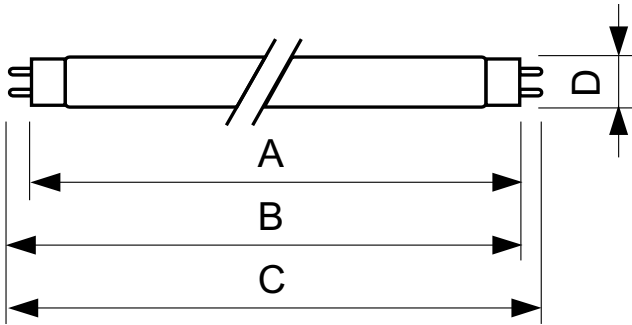

| Operating and electrical | |
|--------------------------|--------|
| Power (Rated) (Nom) | 36 W |
| Lamp Current (Nom) | 440 mA |
| Voltage (Nom) | 103 V |

| Mechanical and housing | |
|------------------------|------------------|
| Bulb Shape | T8 [26 mm (T8)] |

TL-D Snow White

Dimensional drawing

| Product | D (max) | A (max) | B (max) | B (min) | C (max) |
|-------------------------------|---------|-----------|-----------|-----------|-----------|
| TL-D 36W Snow White 1SL/25 | 28 mm | 1199.4 mm | 1206.5 mm | 1204.1 mm | 1213.6 mm |