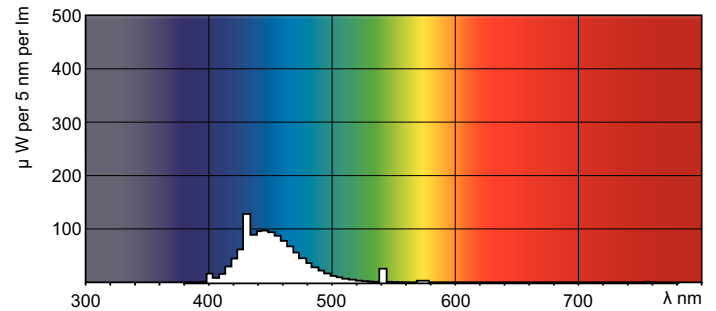

### Product data

General information		Voltage (Nom)	
Cap-Base	G13 [ Medium Bi-Pin Fluorescent]	111 V	
Life To 10% Failures (Nom)	12000 h	Temperature	
Life to 50% Failures (Nom)	15000 h	Design Temperature (Nom)	25 °C
Light technical		Controls and dimming	
Colour Code	180	Dimmable	Yes
Luminous Flux (Nom)	1600 lm	Mechanical and housing	
Luminous Flux (Rated) (Nom)	1600 lm	Bulb Shape	T8 [ 26 mm (T8)]
Colour Designation	Blue (B)	Approval and application	
Depreciation 2000 hrs	95 %	Mercury (Hg) Content (Nom)	13.0 mg
Operating and electrical		Energy Consumption kWh/1000 h	71 kWh
Power (Rated) (Nom)	58.5 W		
Lamp Current (Nom)	0.670 A		

### Product data

Full product code	871150095451040
Order product name	TL-D Colored 58W Blue 1SL/25
EAN/UPC - Product	8711500954510
Order code	95451040
Numerator - Quantity Per Pack	1

Numerator - Packs per outer box	25
Material Nr. (12NC)	928049001805
Net Weight (Piece)	167.000 g

### Dimensional drawing

TL-D Colored 58W Blue 1SL/25

Product	D (max)	A (max)	B (max)	B (min)	C (max)
TL-D Colored 58W Blue 1SL/25	28.0 mm	1500.0 mm	1507.1 mm	1504.7 mm	1514.2 mm

### Photometric data

LDPB\_TL-DCOL\_180-Spectral power distribution B/W

LDPO\_TL-DCOL\_180-Spectral power distribution Colour