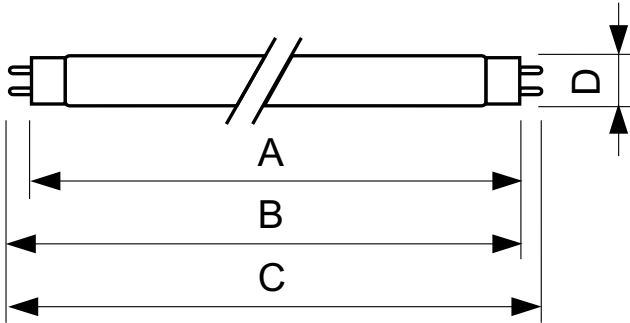

### Product data

General information		Voltage (Nom)	
Cap-Base	G13 [ Medium Bi-Pin Fluorescent]	111 V	
Life To 10% Failures (Nom)	12000 h	Temperature	
Life to 50% Failures (Nom)	15000 h	Design Temperature (Nom)	25 °C
Light technical		Controls and dimming	
Colour Code	180	Dimmable	Yes
Luminous Flux (Nom)	1600 lm	Mechanical and housing	
Luminous Flux (Rated) (Nom)	1600 lm	Bulb Shape	T8 [ 26 mm (T8)]
Colour Designation	Blue (B)	Approval and application	
Depreciation 2000 hrs	95 %	Mercury (Hg) Content (Nom)	13.0 mg
Operating and electrical		Energy Consumption kWh/1000 h	71 kWh
Power (Rated) (Nom)	58.5 W		
Lamp Current (Nom)	0.670 A		

### Product data

Full product code	871150095451040
Order product name	TL-D Colored 58W Blue 1SL/25
EAN/UPC - Product	8711500954510
Order code	95451040
Numerator - Quantity Per Pack	1

Numerator - Packs per outer box	25
Material Nr. (12NC)	928049001805
Net Weight (Piece)	167.000 g

### Dimensional drawing

TL-D Colored 58W Blue 1SL/25

Product	D (max)	A (max)	B (max)	B (min)	C (max)
TL-D Colored 58W Blue 1SL/25	28.0 mm	1500.0 mm	1507.1 mm	1504.7 mm	1514.2 mm