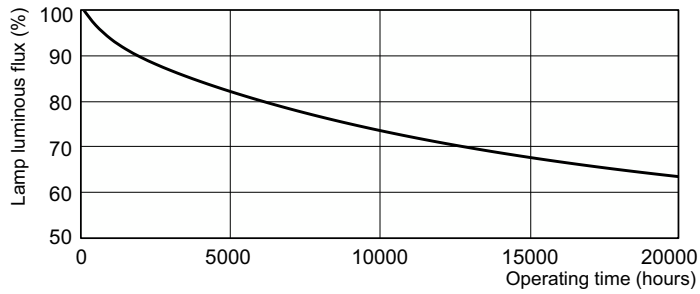

TL-D Standard Colours

TL-D 58W/54-765 1SL/25

Low-pressure mercury discharge lamps with a tubular 26 mm envelope

Warnings and Safety

- A lamp breaking is extremely unlikely to have any impact on your health. If a lamp breaks, ventilate the room for 30 minutes and remove the parts, preferably with gloves. Put them in a sealed plastic bag and take it to your local waste facilities for recycling. Do not use a vacuum cleaner.

Product data

General Information		Mechanical and Housing	
Cap-Base	G13 [Medium Bi-Pin Fluorescent]	Bulb Shape	T8 [26 mm (T8)]
Light Technical		Approval and Application	
Color Code	54-765	Mercury (Hg) Content (Nom)	5.0 mg
Luminous Flux	4,000 lumen	Energy Consumption kWh/1000 h	68 kWh
Color Designation	Cool Daylight	Product Data	
Correlated Color Temperature (Nom)	6200 K	Full product code	871150095051240
Color rendering index (CRI)	72	Order product name	TL-D 58W/54-765 1SL/25
Operating and Electrical		Order code	95051240
Lamp Current (Nom)	0.670 A	Numerator - Quantity Per Pack	1
Voltage (Nom)	111 V	Numerator - Packs per outer box	25
Voltage (Nom)	111 V	Material number (12NC)	928049005422
Controls and Dimming		Full product name	TL-D 58W/54-765 1SL/25
Dimmable	Yes	EAN/UPC - Case	8711500950529

TL-D Standard Colours

Dimensional drawing

Product	D (max)	A (max)	B (max)	B (min)	C (max)
TL-D 58W/54-765 1SL/25	28 mm	1,500.0 mm	1,507.1 mm	1,504.7 mm	1,514.2 mm

Photometric data

Spectral Power Distribution Colour - TL-D 58W/54-765 1SL/25

Lifetime

Life Expectancy Diagram - TL-D 58W/54-765 1SL/25

Life Expectancy Diagram - TL-D 58W/54-765 1SL/25

TL-D Standard Colours

Lifetime

Lumen Maintenance Diagram - TL-D 58W/54-765 1SL/25