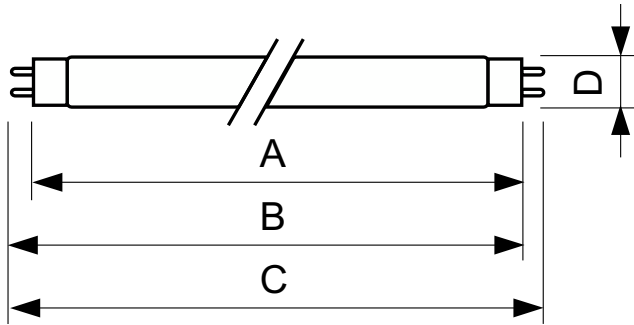

TL-D Standard Colours

TL-D 58W/54-765 1SL/25

Low-pressure mercury discharge lamps with a tubular 26 mm envelope

Warnings and Safety

- A lamp breaking is extremely unlikely to have any impact on your health. If a lamp breaks, ventilate the room for 30 minutes and remove the parts, preferably with gloves. Put them in a sealed plastic bag and take it to your local waste facilities for recycling. Do not use a vacuum cleaner.

Product data

General Information		Mechanical and Housing	
Cap-Base	G13 [Medium Bi-Pin Fluorescent]	Bulb Shape	T8 [26 mm (T8)]
Light Technical		Approval and Application	
Color Code	54-765	Mercury (Hg) Content (Nom)	5.0 mg
Luminous Flux	4,000 lumen	Energy Consumption kWh/1000 h	68 kWh
Color Designation	Cool Daylight	Product Data	
Correlated Color Temperature (Nom)	6200 K	Full product code	871150095051240
Color rendering index (CRI)	72	Order product name	TL-D 58W/54-765 1SL/25
Operating and Electrical		Order code	95051240
Lamp Current (Nom)	0.670 A	Numerator - Quantity Per Pack	1
Voltage (Nom)	111 V	Numerator - Packs per outer box	25
Voltage (Nom)	111 V	Material number (12NC)	928049005422
Controls and Dimming		Full product name	TL-D 58W/54-765 1SL/25
Dimmable	Yes	EAN/UPC - Case	8711500950529

TL-D Standard Colours

Dimensional drawing

Product	D (max)	A (max)	B (max)	B (min)	C (max)
TL-D 58W/54-765 1SL/25	28 mm	1,500.0 mm	1,507.1 mm	1,504.7 mm	1,514.2 mm

Photometric data

Spectral Power Distribution Colour - TL-D 58W/54-765 1SL/25

Lifetime

Life Expectancy Diagram - TL-D 58W/54-765 1SL/25

Life Expectancy Diagram - TL-D 58W/54-765 1SL/25

TL-D Standard Colours

Lifetime

Lumen Maintenance Diagram - TL-D 58W/54-765 1SL/25