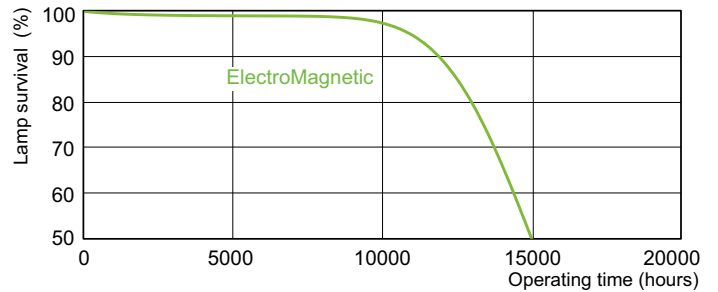

Life Expectancy Diagram - TL-D 58W/54-765 1SL/25