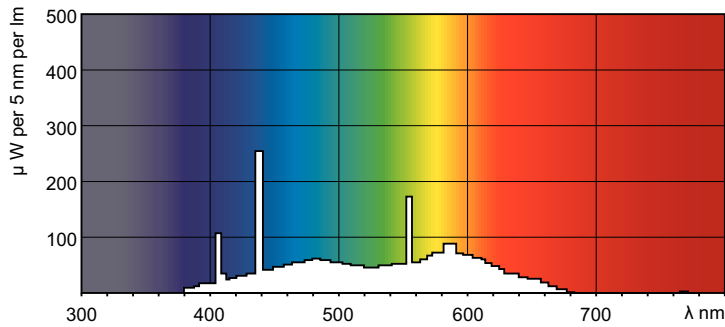

TL-D Standard Colours

TL-D 58W/54-765 1SL/25

Low-pressure mercury discharge lamps with a tubular 26 mm envelope

Warnings and Safety

- A lamp breaking is extremely unlikely to have any impact on your health. If a lamp breaks, ventilate the room for 30 minutes and remove the parts, preferably with gloves. Put them in a sealed plastic bag and take it to your local waste facilities for recycling. Do not use a vacuum cleaner.

Product data

General Information		Mechanical and Housing	
Cap-Base	G13 [Medium Bi-Pin Fluorescent]	Bulb Shape	T8 [26 mm (T8)]
Light Technical		Approval and Application	
Color Code	54-765	Mercury (Hg) Content (Nom)	5.0 mg
Luminous Flux	4,000 lumen	Energy Consumption kWh/1000 h	68 kWh
Color Designation	Cool Daylight	Product Data	
Correlated Color Temperature (Nom)	6200 K	Full product code	871150095051240
Color rendering index (CRI)	72	Order product name	TL-D 58W/54-765 1SL/25
Operating and Electrical		Order code	95051240
Lamp Current (Nom)	0.670 A	Numerator - Quantity Per Pack	1
Voltage (Nom)	111 V	Numerator - Packs per outer box	25
Voltage (Nom)	111 V	Material number (12NC)	928049005422
Controls and Dimming		Full product name	TL-D 58W/54-765 1SL/25
Dimmable	Yes	EAN/UPC - Case	8711500950529

TL-D Standard Colours

Dimensional drawing

Product	D (max)	A (max)	B (max)	B (min)	C (max)
TL-D 58W/54-765 1SL/25	28 mm	1,500.0 mm	1,507.1 mm	1,504.7 mm	1,514.2 mm

Photometric data

Spectral Power Distribution Colour - TL-D 58W/54-765 1SL/25

Lifetime

Life Expectancy Diagram - TL-D 58W/54-765 1SL/25

Life Expectancy Diagram - TL-D 58W/54-765 1SL/25

TL-D Standard Colours

Lifetime

Lumen Maintenance Diagram - TL-D 58W/54-765 1SL/25