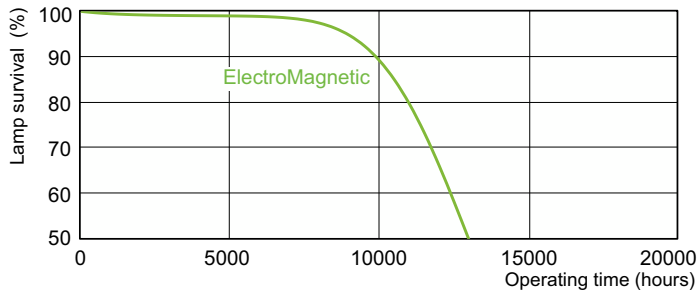

Lifetime

Life Expectancy Diagram - TL-D 58W/54-765 1SL/25