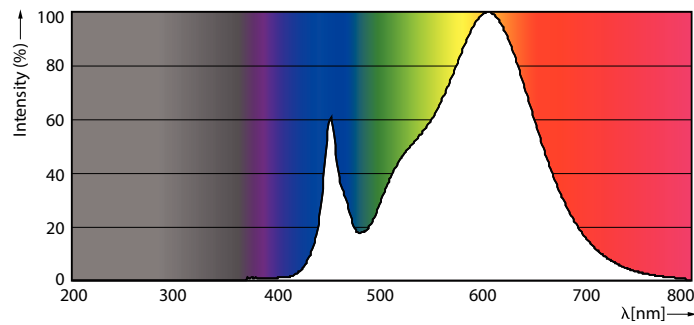

Photometric data

MAS LEDtube HF 1500mm HO 20W830 T8

MAS LEDtube HF 1500mm HO 20W830 T8