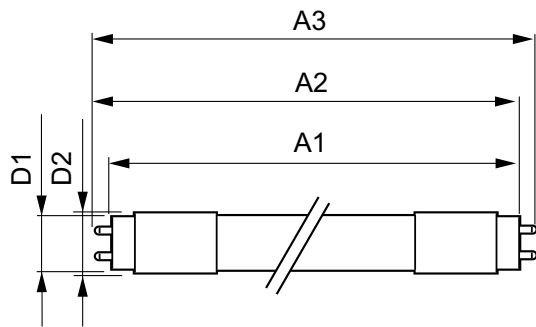

Warnings and Safety

- NOTES: The overall energy efficiency and light distribution of any installation that uses these lamps are determined by the design of the installation.

Product data

General Information	
Cap-Base	G13 ROT (Rotating) [Medium Bi-Pin Fluorescent]
EU RoHS compliant	Yes
Nominal Lifetime (Nom)	60000 h
Switching Cycle	50000X
Flux measurement reference	Sphere
Light Technical	
Colour Code	830 [CCT of 3000K]
Beam Angle (Nom)	160 °
Luminous Flux (Nom)	2900 lm
Colour Designation	White (WH)
Colour Temperature, horizontal (Nom)	3000 K
Luminous Efficacy (rated) (Nom)	145.00 lm/W

MASTER LEDtube InstantFit HF

Temperature	
T-Ambient (Max)	45 °C
T-Ambient (Min)	-20 °C
T-Storage (Max)	65 °C
T-Storage (Min)	-40 °C
T-Case Maximum (Nom)	55 °C
Controls and Dimming	
Dimmable	No
Mechanical and Housing	
Bulb Material	Plastic
Product Length	1500 mm
Bulb Shape	Tube, double-ended
Approval and Application	
Energy Efficiency Class	E

Energy Saving Product	Yes
Approval Marks	RoHS compliance TUV CE marking KEMA Keur certificate
Energy Consumption kWh/1000 h	20 kWh
EPREL Registration Number	387372

Product Data	
Full product code	871869668758100
Order product name	MASTER LEDtube HF 1500mm HO 20W830 T8
EAN/UPC - Product	8718696687581
Order code	68758100
Numerator - Quantity Per Pack	1
Numerator - Packs per outer box	10
Material Nr. (12NC)	929001284602
Net Weight (Piece)	0.450 kg

Dimensional drawing

MAS LEDtube HF 1500mm HO 20W830 T8

Product	D1	D2	A1	A2	A3
MASTER LEDtube HF 1500mm HO 20W830 T8	25.6 mm	28 mm	1498.7 mm	1505.8 mm	1512.9 mm

Photometric data

MAS LEDtube HF 1500mm HO 20W830 T8